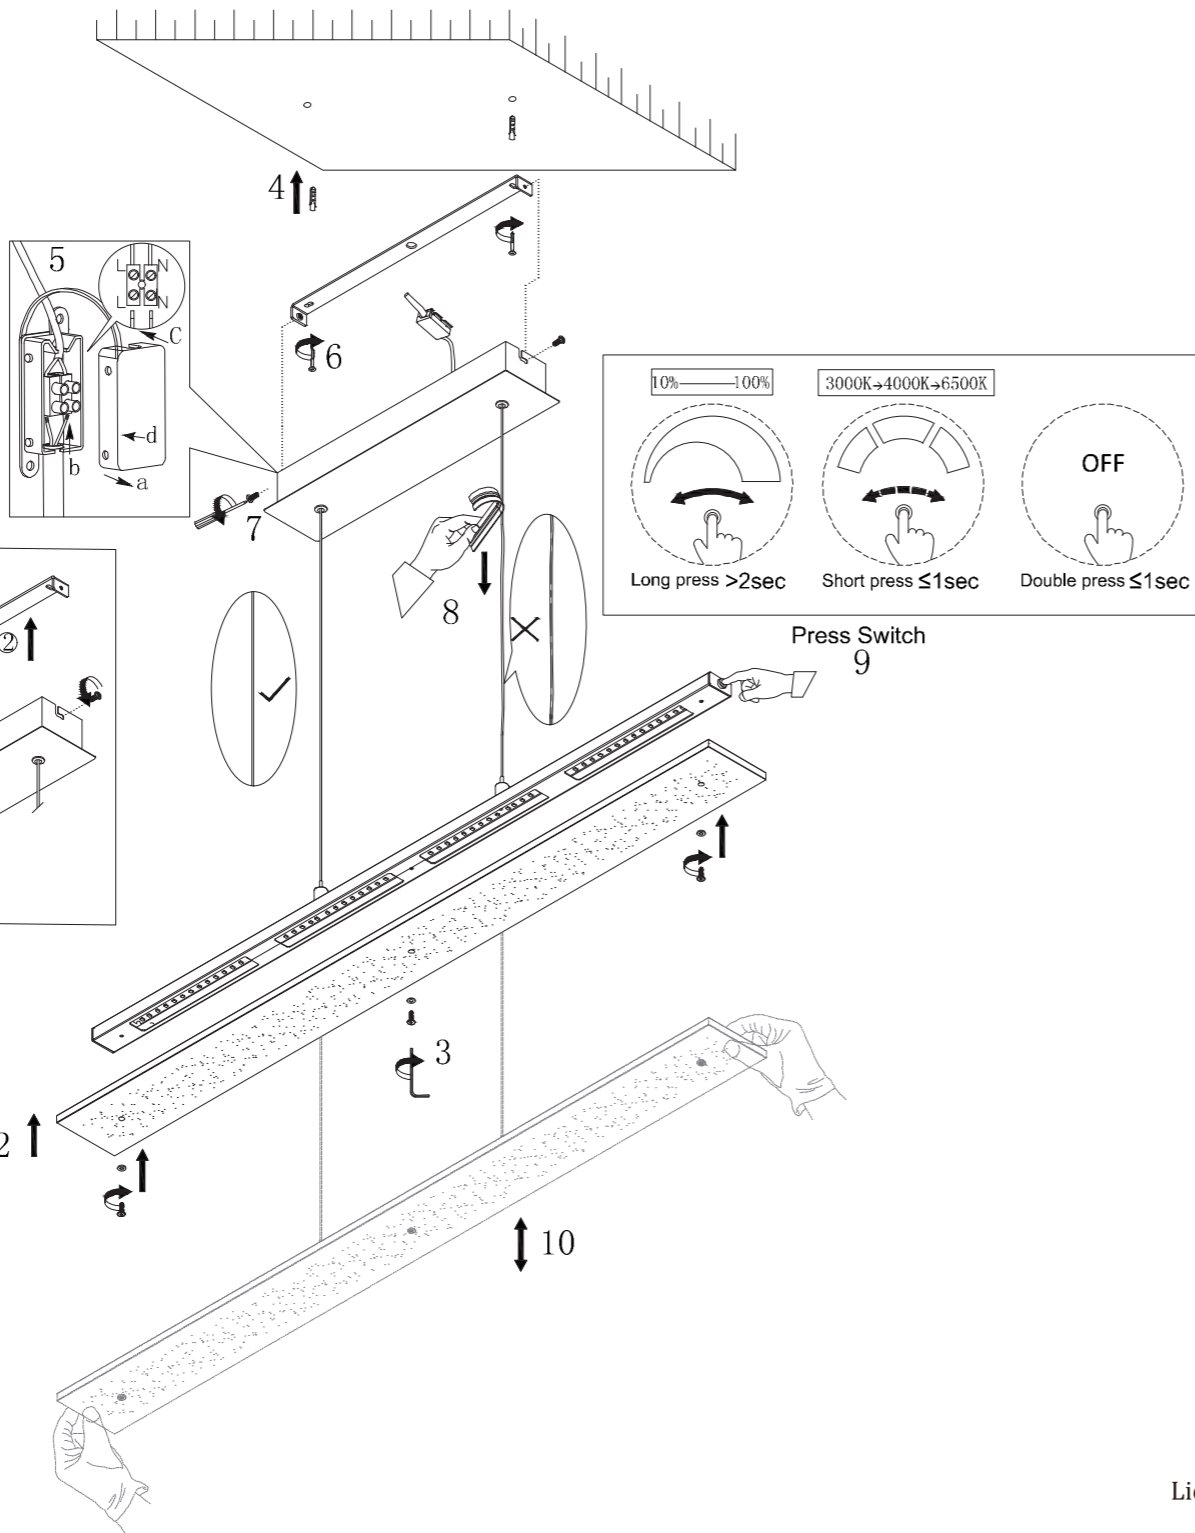

GLOBO

LIGHTING

17019H1

B

- colour fixing
- memory function
- continuous press dimmer
- 4000 K 3 6500 K LIGHT STEPS 3000 K
- on | off

LED MAX 22W 24V
230V~ 50/60Hz

Light source disassembly diagram

Lichtquelle/Light Source: