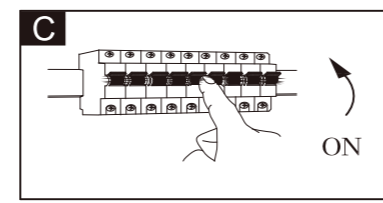

GLOBO

LIGHTING

17019H1

B

- colour fixing
- memory function
- continuous press dimmer
- 4000 K 3 6500 K LIGHT STEPS 3000 K
- on | off

LED MAX 22W 24V
230V~ 50/60Hz

Light source disassembly diagram

Lichtquelle/Light Source:

DEU:
Lichtquelle:
Dieses Produkt enthält eine Lichtquelle der Energieeffizienzklasse <F>.

Das Betriebsgerät kann nur durch einen Fachmann ausgetauscht werden.

Die LED - Lichtquelle kann nur durch einen Fachmann ausgetauscht werden.