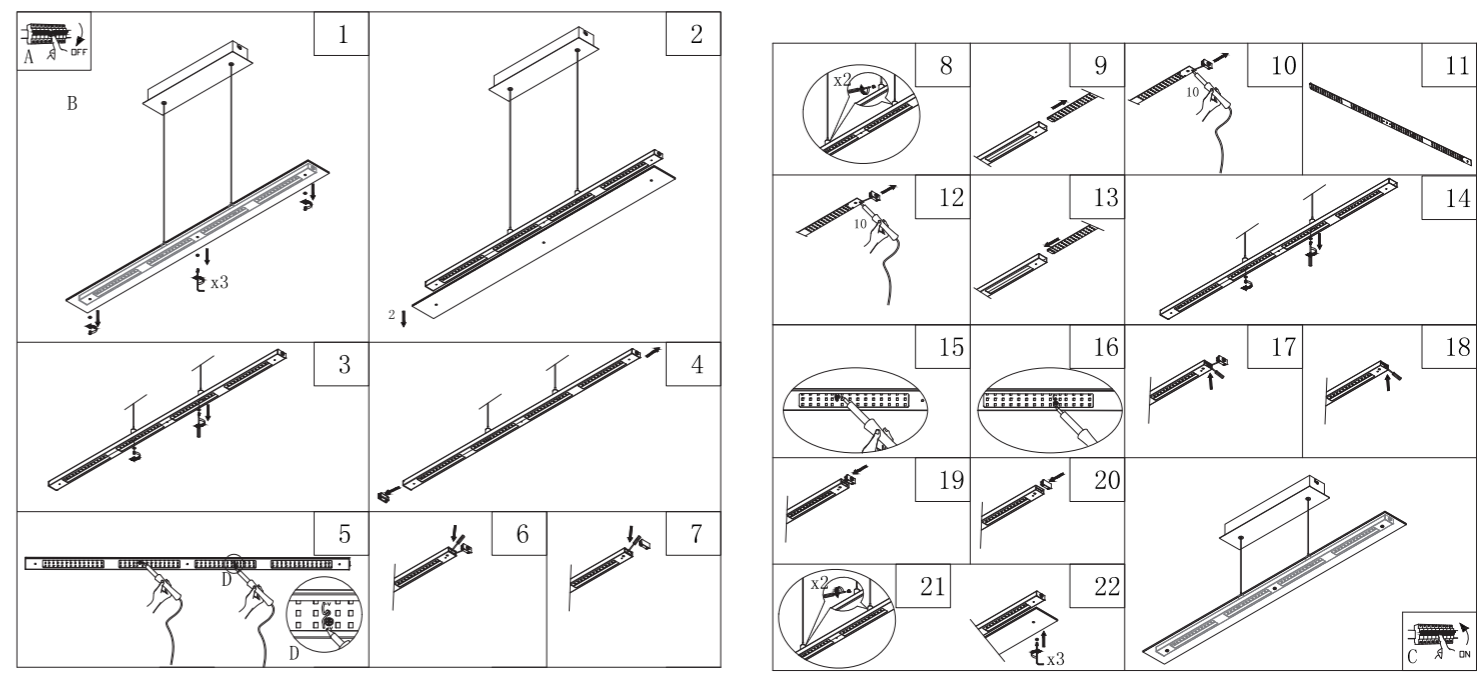

GLOBO

LIGHTING

17019H1

B

- colour fixing
- memory function
- continuous press dimmer
- 4000 K 3 6500 K LIGHT STEPS 3000 K
- on | off

LED MAX 22W 24V
230V~ 50/60Hz

Light source disassembly diagram

Lichtquelle/Light Source: