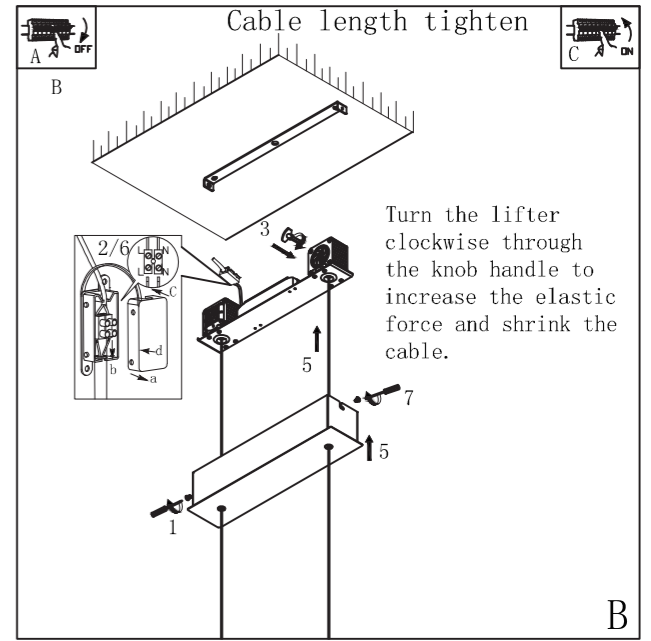

GLOBO

LIGHTING

17019H1

B

- colour fixing
- memory function
- continuous press dimmer
- 4000 K 3 6500 K LIGHT STEPS 3000 K
- on | off

LED MAX 22W 24V
230V~ 50/60Hz

Light source disassembly diagram

Lichtquelle/Light Source: