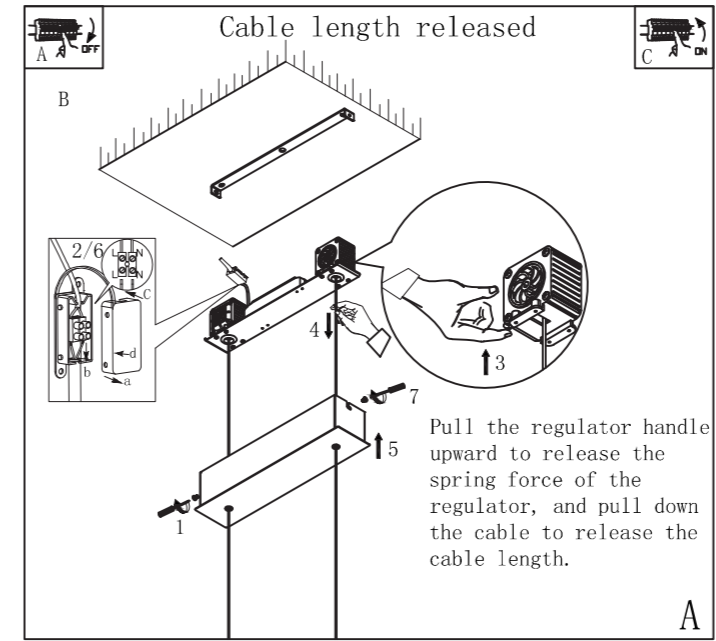

GLOBO

LIGHTING

17019H1

B

- colour fixing
- memory function
- continuous press dimmer
- 4000 K 3 6500 K LIGHT STEPS 3000 K
- on | off

LED MAX 22W 24V
230V~ 50/60Hz

Light source disassembly diagram

Lichtquelle/Light Source: