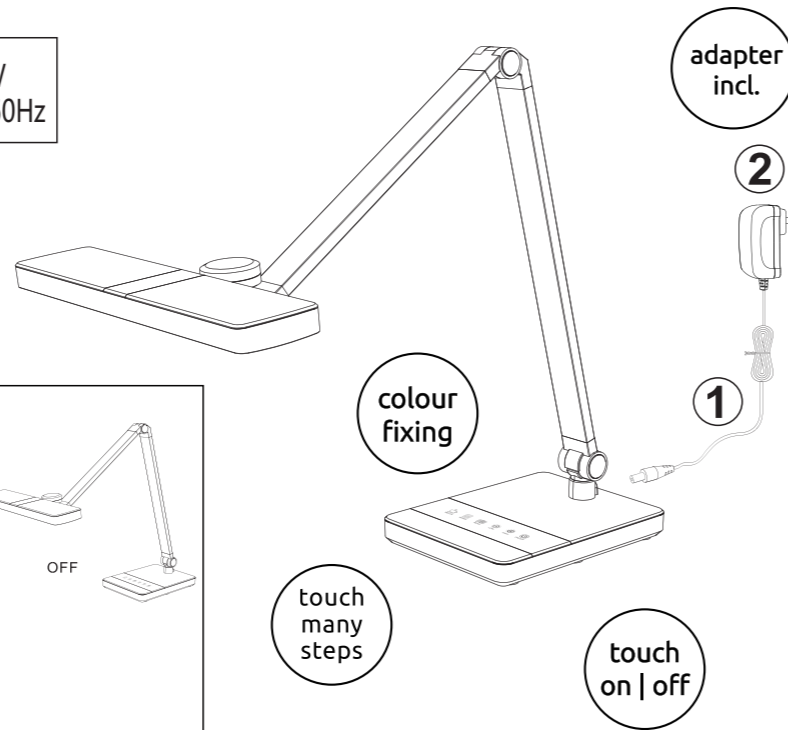

GLOBO Handels GmbH Gewerbestrasse 3, A-9148 Sankt Peter AUSTRIA

GLOBO

LIGHTING

www.globo-lighting.com

58427B 58427S