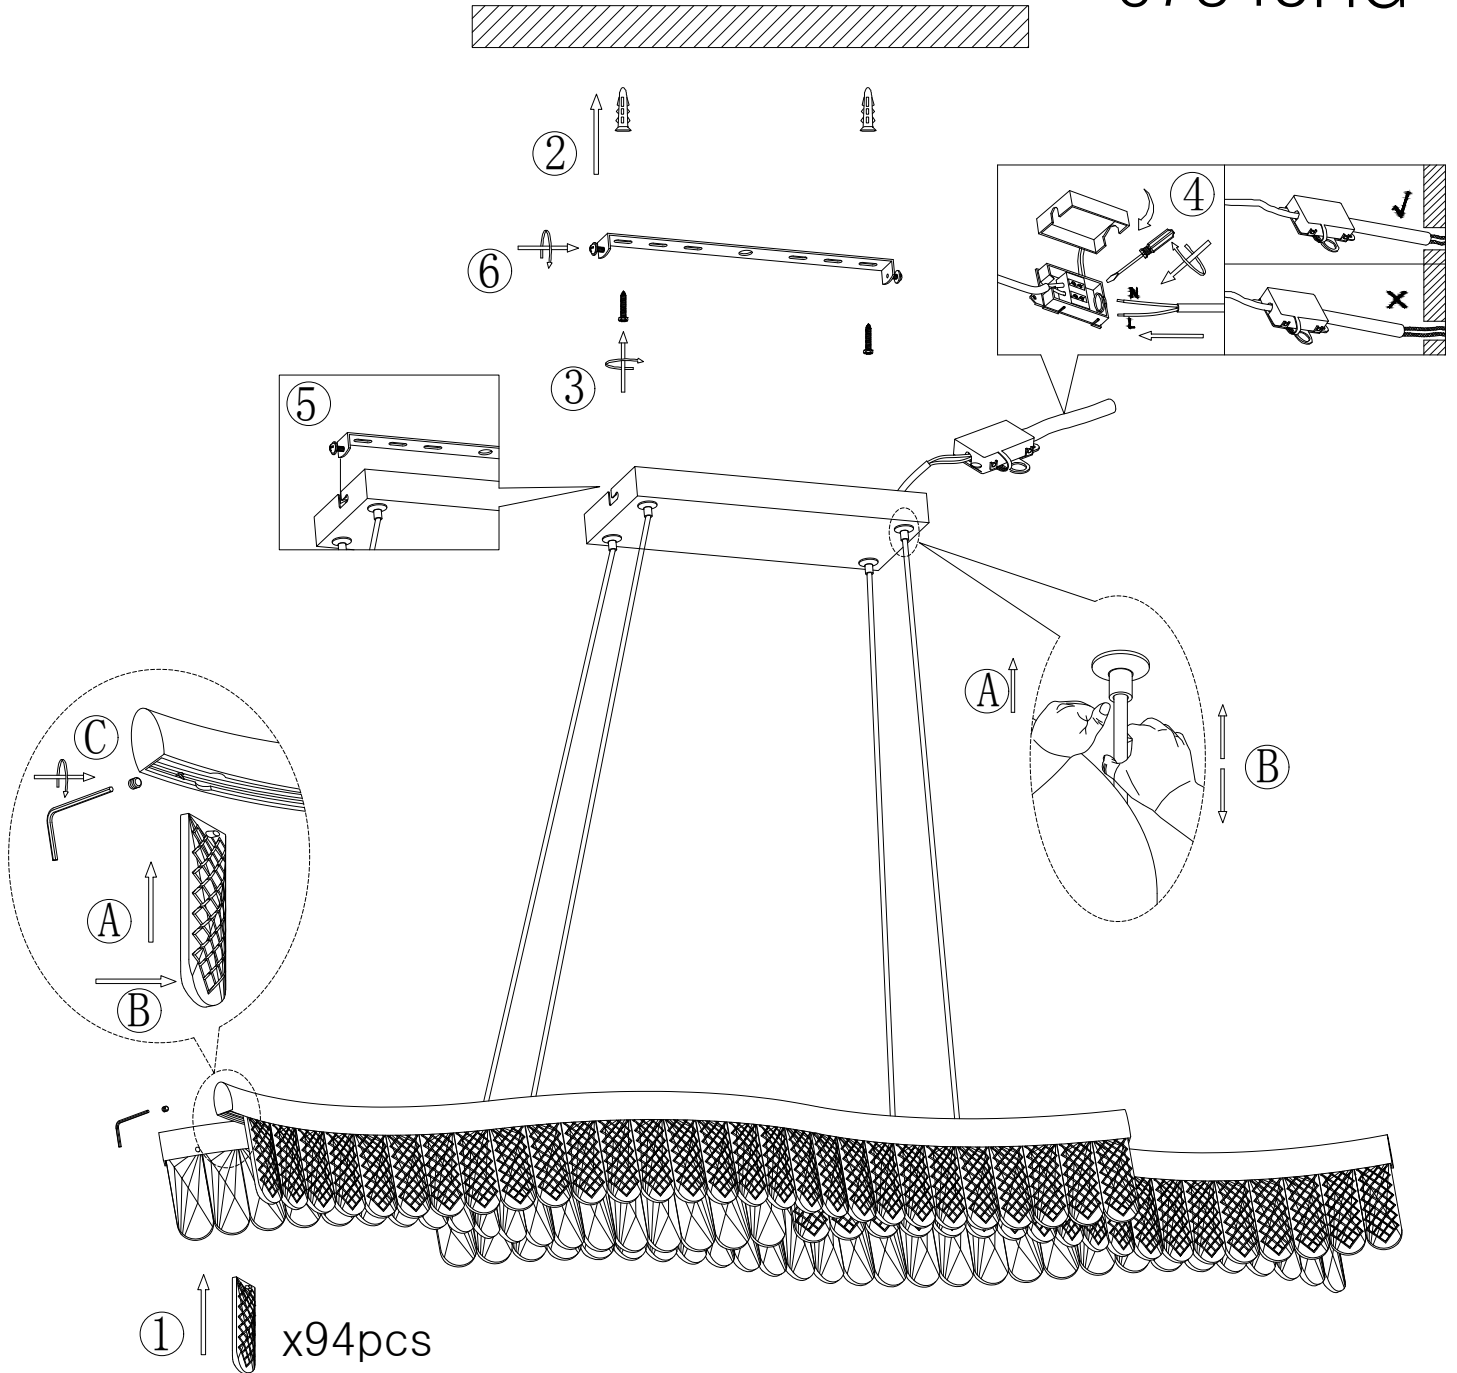

# GLOBO

LIGHTING

www.globo-lighting.com

67348H  
67348HG

35W LED DC 36V  
220-240V~ 50/60Hz

GLOBO Handels GmbH  
Gewerbestr. 3, A-9184 Sankt Peter Austria  
www.globo-lighting.com | office@globo-lighting.com