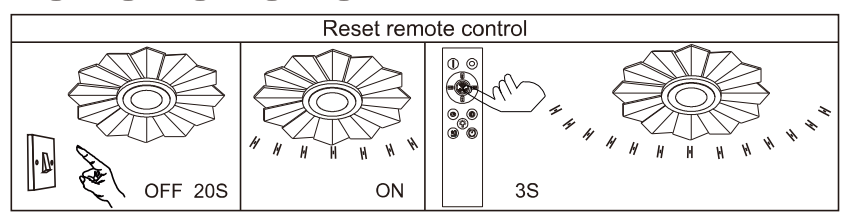

LED MAX 58W 35V 220-240V~ 50/60Hz	
Frequency Bandwidth	Maximal radiation transmitting power
2402 MHz	-7.5dBm

GLOBO
LIGHTING
www.globo-lighting.com

48559-58

- incl.
- 320-3190lm output
- dimmable
- 2700 K-6000 K
- 3 LIGHT STEPS 2700 K
- colour fixing
- many light steps
- memory function
- night light
- timer