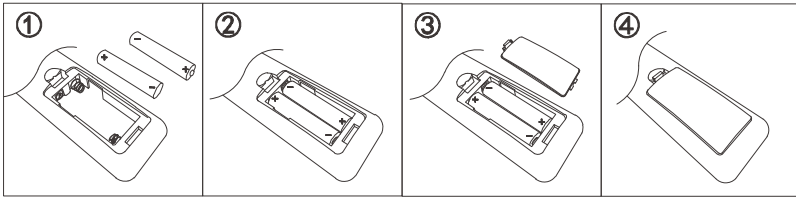

Battery: 2 x AAA 1.5V

BATTERY DATA

2xAAA Super Heavy Duty Battery*incl.

*Manufacturer: Shenzhen GMCELL TECHNOLOGY CO.,LTD

Address: G Building,Hualian Panorama International Building,27 District,
Bao'an, Shenzhen,China

Model:R03P UM-4 1.5V

SAFETY INSTRUCTIONS