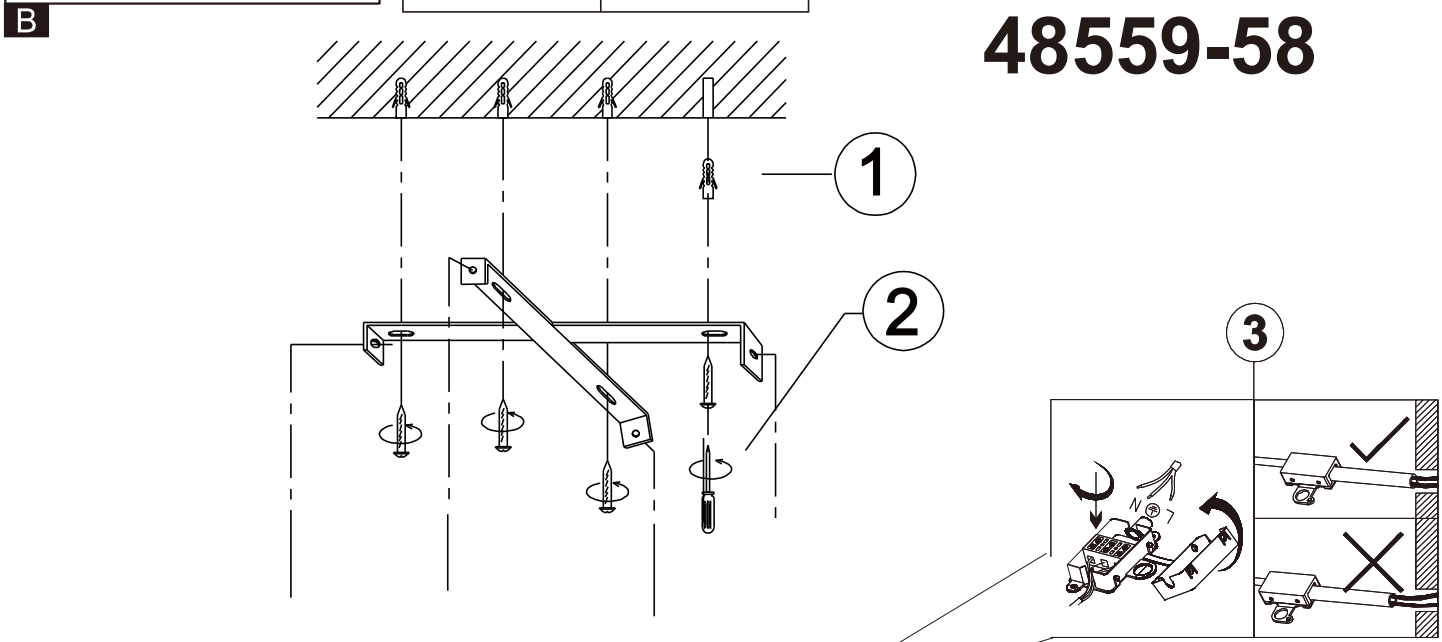

LED MAX 58W 35V 220-240V~ 50/60Hz	
Frequency Bandwidth	Maximal radiation transmitting power
2402 MHz	-7.5dBm

GLOBO
LIGHTING
www.globo-lighting.com

48559-58

- incl.
- 320-3190lm output
- dimmable
- 2700 K-6000 K
- 3 LIGHT STEPS 2700 K
- colour fixing
- many light steps
- memory function
- night light
- timer

GLOBO Handels GmbH
Gewerbstrasse 3
A-9184 Sankt Peter Austria
www.globo-lighting.com
office@globo-lighting.com

Battery: 2 x AAA 1.5V

BATTERY DATA

2xAAA Super Heavy Duty Battery*incl.

*Manufacturer: Shenzhen GMCELL TECHNOLOGY CO.,LTD

Address: G Building,Hualian Panorama International Building,27 District,
Bao'an, Shenzhen,China

Model:R03P UM-4 1.5V

SAFETY INSTRUCTIONS