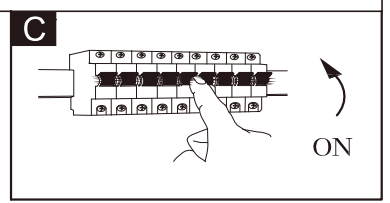

LED MAX 58W 35V 220-240V~ 50/60Hz	
Frequency Bandwidth	Maximal radiation transmitting power
2402 MHz	-7.5dBm

GLOBO
LIGHTING
www.globo-lighting.com

48559-58

- incl.
- 320-3190lm output
- dimmable
- 2700 K-6000 K
- 3 LIGHT STEPS 2700 K
- colour fixing
- many light steps
- memory function
- night light
- timer

GLOBO Handels GmbH
Gewerbstrasse 3
A-9184 Sankt Peter Austria
www.globo-lighting.com
office@globo-lighting.com