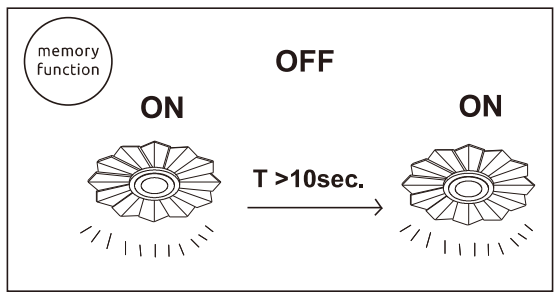

LED MAX 58W 35V 220-240V~ 50/60Hz	
Frequency Bandwidth	Maximal radiation transmitting power
2402 MHz	-7.5dBm

GLOBO
LIGHTING
www.globo-lighting.com

48559-58

- incl.
- 320-3190lm output
- dimmable
- 2700 K-6000 K
- 3 LIGHT STEPS 2700 K
- colour fixing
- many light steps
- memory function
- night light
- timer