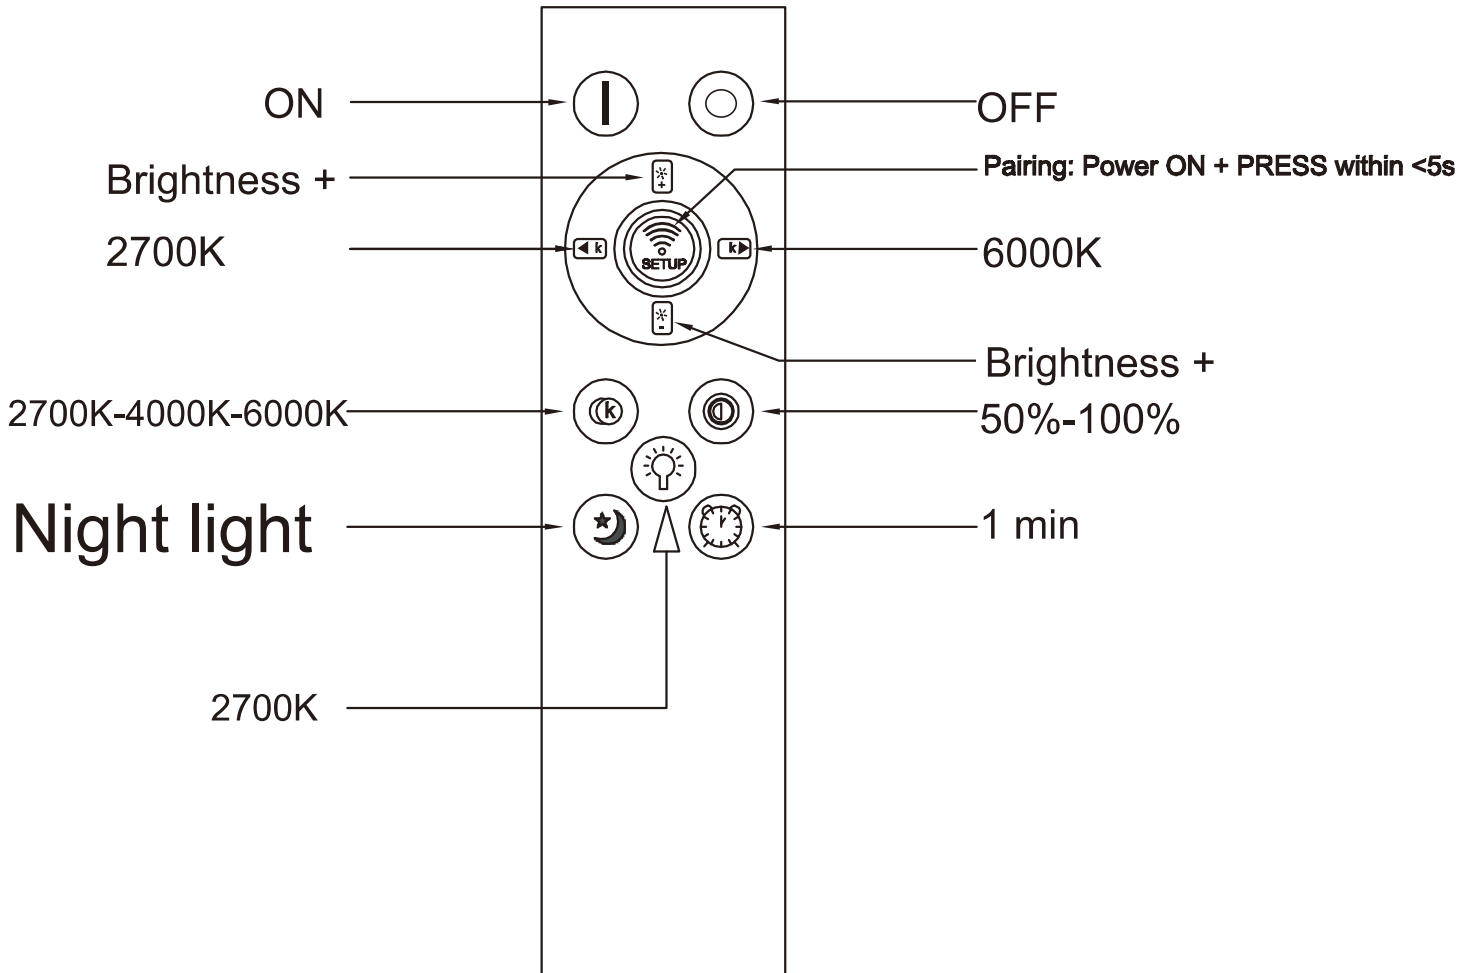

LED MAX 58W 35V 220-240V~ 50/60Hz	
Frequency Bandwidth	Maximal radiation transmitting power
2402 MHz	-7.5dBm

GLOBO
LIGHTING
www.globo-lighting.com

48559-58

- incl.
- 320-3190lm output
- dimmable
- 2700 K-6000 K
- 3 LIGHT STEPS 2700 K
- colour fixing
- many light steps
- memory function
- night light
- timer

GLOBO Handels GmbH
Gewerbstrasse 3
A-9184 Sankt Peter Austria
www.globo-lighting.com
office@globo-lighting.com

Battery: 2 x AAA 1.5V

BATTERY DATA

2xAAA Super Heavy Duty Battery*incl.

*Manufacturer: Shenzhen GMCELL TECHNOLOGY CO.,LTD

Address: G Building,Hualian Panorama International Building,27 District,
Bao'an, Shenzhen,China

Model:R03P UM-4 1.5V

SAFETY INSTRUCTIONS