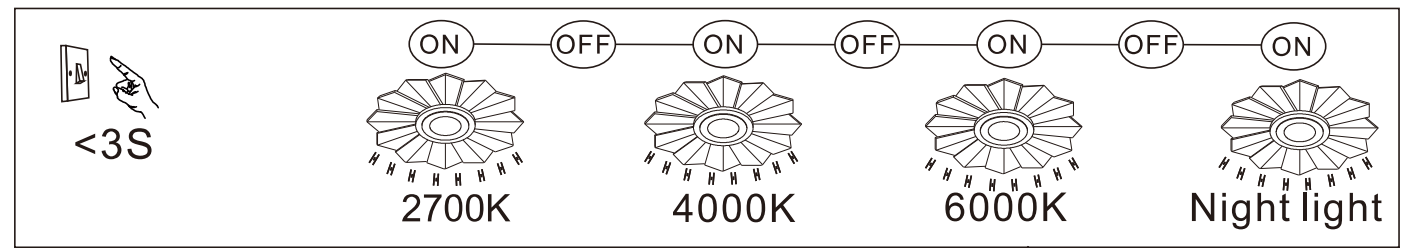

LED MAX 58W 35V 220-240V~ 50/60Hz	
Frequency Bandwidth	Maximal radiation transmitting power
2402 MHz	-7.5dBm

GLOBO
LIGHTING
www.globo-lighting.com

48559-58

- incl.
- 320-3190lm output
- dimmable
- 2700 K-6000 K
- 3 LIGHT STEPS 2700 K
- colour fixing
- many light steps
- memory function
- night light
- timer