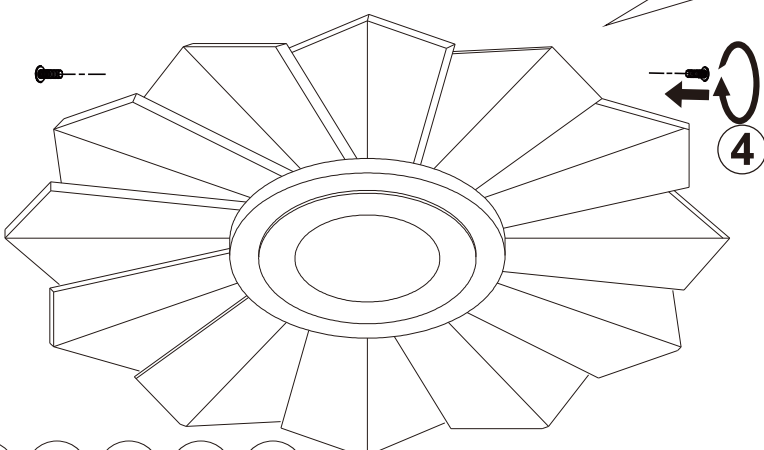

LED MAX 58W 35V 220-240V~ 50/60Hz	
Frequency Bandwidth	Maximal radiation transmitting power
2402 MHz	-7.5dBm

GLOBO
LIGHTING
www.globo-lighting.com

48559-58

- incl.
- 320-3190lm output
- dimmable
- 2700 K-6000 K
- 3 LIGHT STEPS 2700 K
- colour fixing
- many light steps
- memory function
- night light
- timer

GLOBO Handels GmbH
Gewerbstrasse 3
A-9184 Sankt Peter Austria
www.globo-lighting.com
office@globo-lighting.com

Battery: 2 x AAA 1.5V

BATTERY DATA

2xAAA Super Heavy Duty Battery*incl.

*Manufacturer: Shenzhen GMCELL TECHNOLOGY CO.,LTD