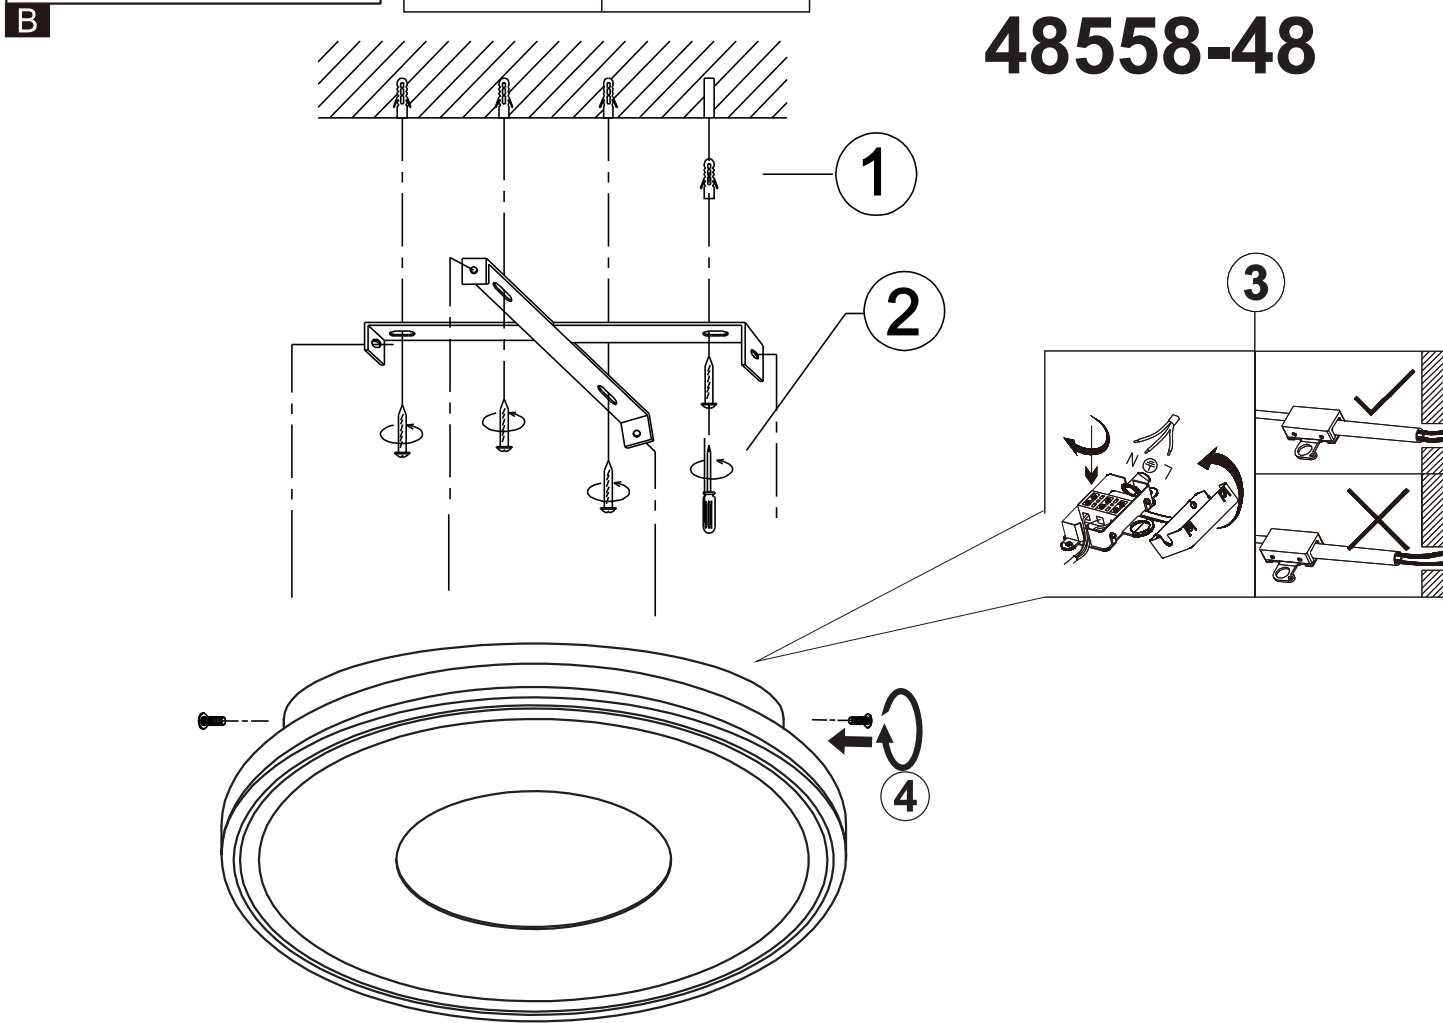

LED MAX 48W 35V
220-240V~ 50/60Hz

Frequency Bandwidth	Maximal radiation transmitting power
2402 MHz	-7.5dBm

GLOBO
 LIGHTING
 www.globo-lighting.com

48558-48

- incl. remote control
- 260-2640lm output
- dimmable
- 2700 K - 6000 K
- 3 LIGHT STEPS (2700 K, 4000 K, 6000 K)
- colour fixing
- many steps
- memory function
- night light
- timer

GLOBO Handels GmbH
 Gewerbestr. 3
 A-9184 Sankt Peter Austria
 www.globo-lighting.com
 office@globo-lighting.com

Battery: 2 x AAA 1.5V

BATTERY DATA

2xAAA Super Heavy Duty Battery*incl.

*Manufacturer: Shenzhen GMCELL TECHNOLOGY CO.,LTD

Address: G Building, Hualian Panorama International Building, 27 District,
Bao'an, Shenzhen, China

Model: R03P UM-4 1.5V

SAFETY INSTRUCTIONS