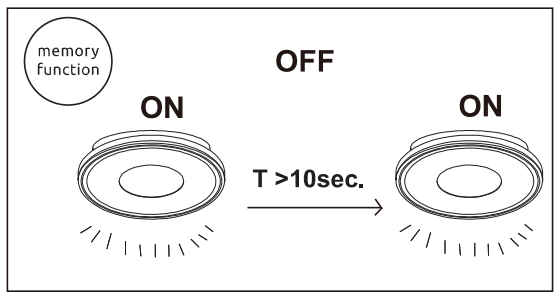

LED MAX 48W 35V
220-240V~ 50/60Hz

Frequency Bandwidth	Maximal radiation transmitting power
2402 MHz	-7.5dBm

GLOBO
 LIGHTING
 www.globo-lighting.com

48558-48

- incl. remote control
- 260-2640lm output
- dimmable
- 2700 K - 6000 K
- 3 LIGHT STEPS (2700 K, 4000 K, 6000 K)
- colour fixing
- many steps
- memory function
- night light
- timer

GLOBO Handels GmbH
 Gewerbestr. 3
 A-9184 Sankt Peter Austria
 www.globo-lighting.com
 office@globo-lighting.com

Battery: 2 x AAA 1.5V

BATTERY DATA

2xAAA Super Heavy Duty Battery*incl.

*Manufacturer: Shenzhen GMCELL TECHNOLOGY CO.,LTD