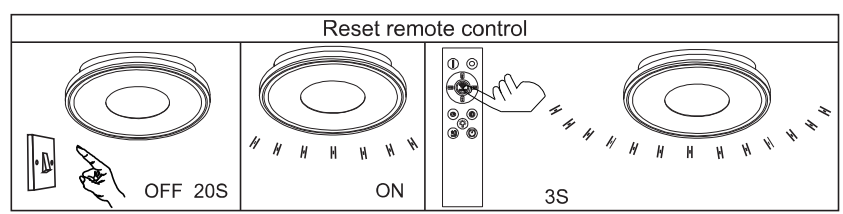

LED MAX 48W 35V
220-240V~ 50/60Hz

Frequency Bandwidth	Maximal radiation transmitting power
2402 MHz	-7.5dBm

GLOBO
 LIGHTING
 www.globo-lighting.com

48558-48

- incl. remote control
- 260-2640lm output
- dimmable
- 2700 K - 6000 K
- 3 LIGHT STEPS (2700 K, 4000 K, 6000 K)
- colour fixing
- many steps
- memory function
- night light
- timer