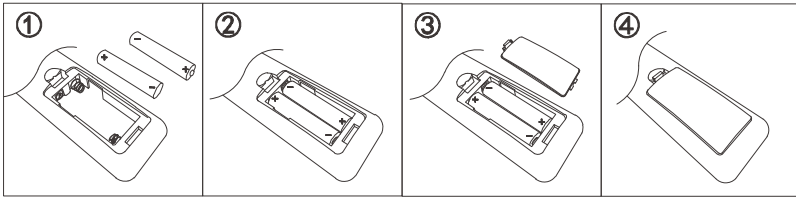

Battery: 2 x AAA 1.5V

BATTERY DATA

2xAAA Super Heavy Duty Battery*incl.

*Manufacturer: Shenzhen GMCELL TECHNOLOGY CO.,LTD

Address: G Building, Hualian Panorama International Building, 27 District,
Bao'an, Shenzhen, China

Model: R03P UM-4 1.5V

SAFETY INSTRUCTIONS