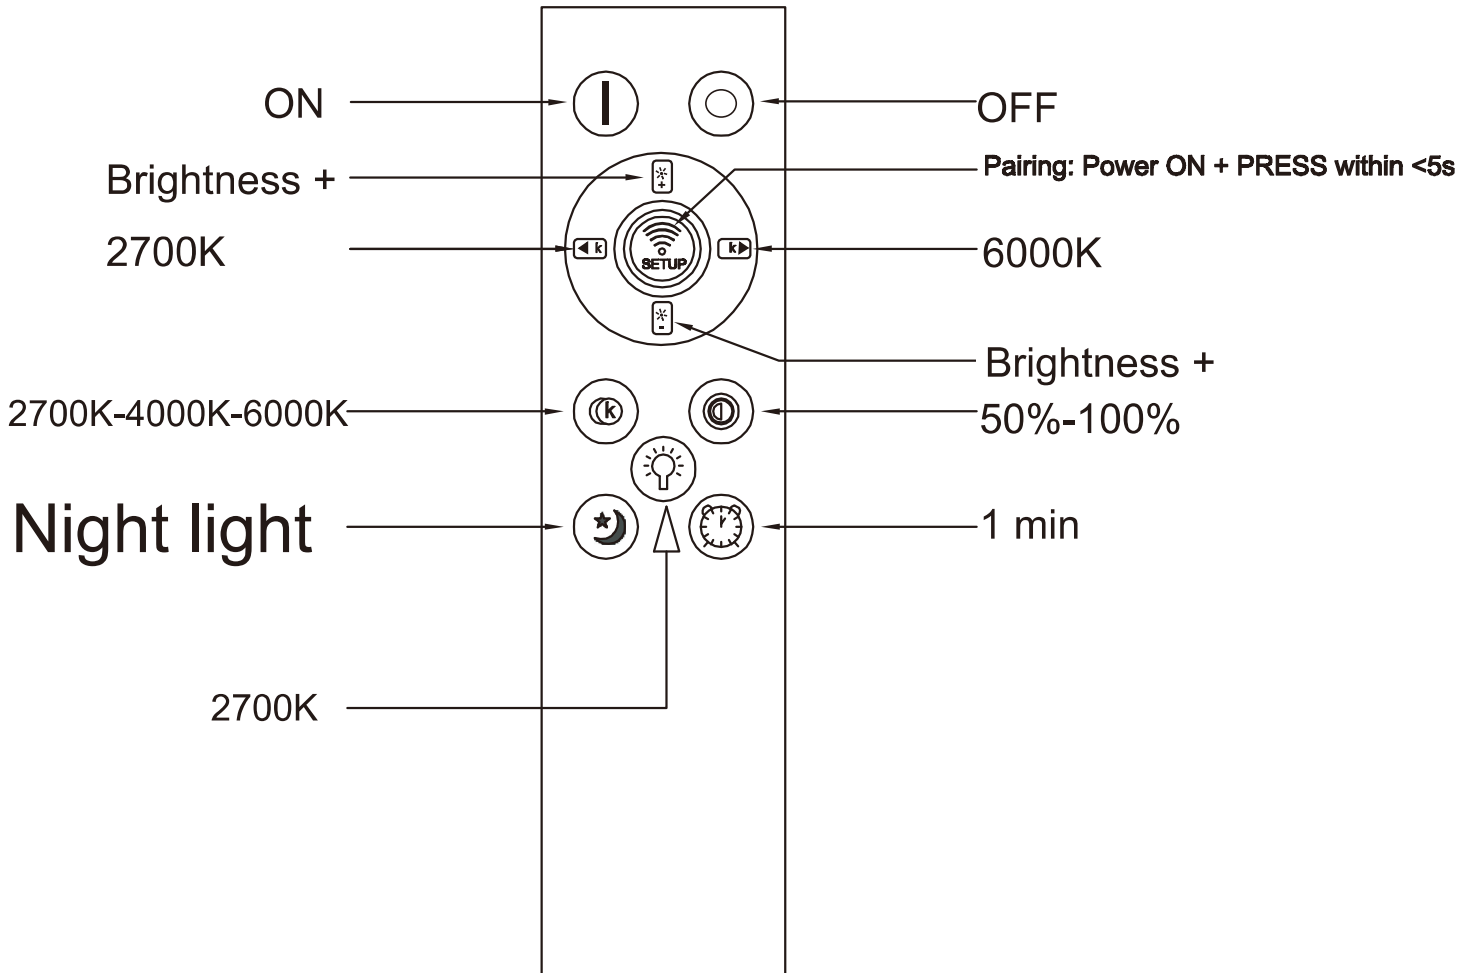

LED MAX 48W 35V
220-240V~ 50/60Hz

Frequency Bandwidth	Maximal radiation transmitting power
2402 MHz	-7.5dBm

GLOBO
 LIGHTING
 www.globo-lighting.com

48558-48

- incl. remote control
- 260-2640lm output
- dimmable
- 2700 K - 6000 K
- 3 LIGHT STEPS (2700 K, 4000 K, 6000 K)
- colour fixing
- many steps
- memory function
- night light
- timer

GLOBO Handels GmbH
 Gewerbestr. 3
 A-9184 Sankt Peter Austria
 www.globo-lighting.com
 office@globo-lighting.com

Battery: 2 x AAA 1.5V

BATTERY DATA

2xAAA Super Heavy Duty Battery*incl.

*Manufacturer: Shenzhen GMCELL TECHNOLOGY CO.,LTD

Address: G Building, Hualian Panorama International Building, 27 District,
Bao'an, Shenzhen, China

Model: R03P UM-4 1.5V

SAFETY INSTRUCTIONS