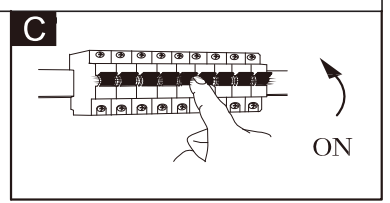

LED MAX 48W 35V
220-240V~ 50/60Hz

Frequency Bandwidth	Maximal radiation transmitting power
2402 MHz	-7.5dBm

GLOBO
LIGHTING
www.globo-lighting.com

48558-48

- incl. remote control
- 260-2640lm output
- dimmable
- 2700 K - 6000 K
- 3 LIGHT STEPS (2700 K, 4000 K, 6000 K)
- colour fixing
- many steps
- memory function
- night light
- timer

GLOBO Handels GmbH
Gewerbestr. 3
A-9184 Sankt Peter Austria
www.globo-lighting.com
office@globo-lighting.com