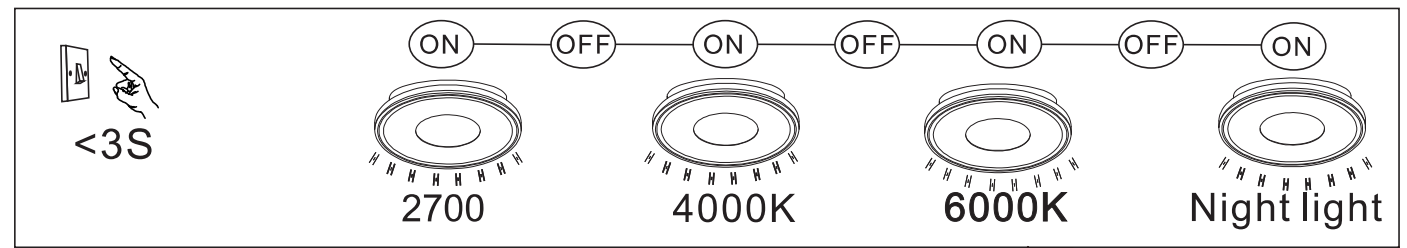

LED MAX 48W 35V
220-240V~ 50/60Hz

Frequency Bandwidth	Maximal radiation transmitting power
2402 MHz	-7.5dBm

GLOBO
 LIGHTING
 www.globo-lighting.com

48558-48

- incl. remote control
- 260-2640lm output
- dimmable
- 2700 K - 6000 K
- 3 LIGHT STEPS (2700 K, 4000 K, 6000 K)
- colour fixing
- many steps
- memory function
- night light
- timer