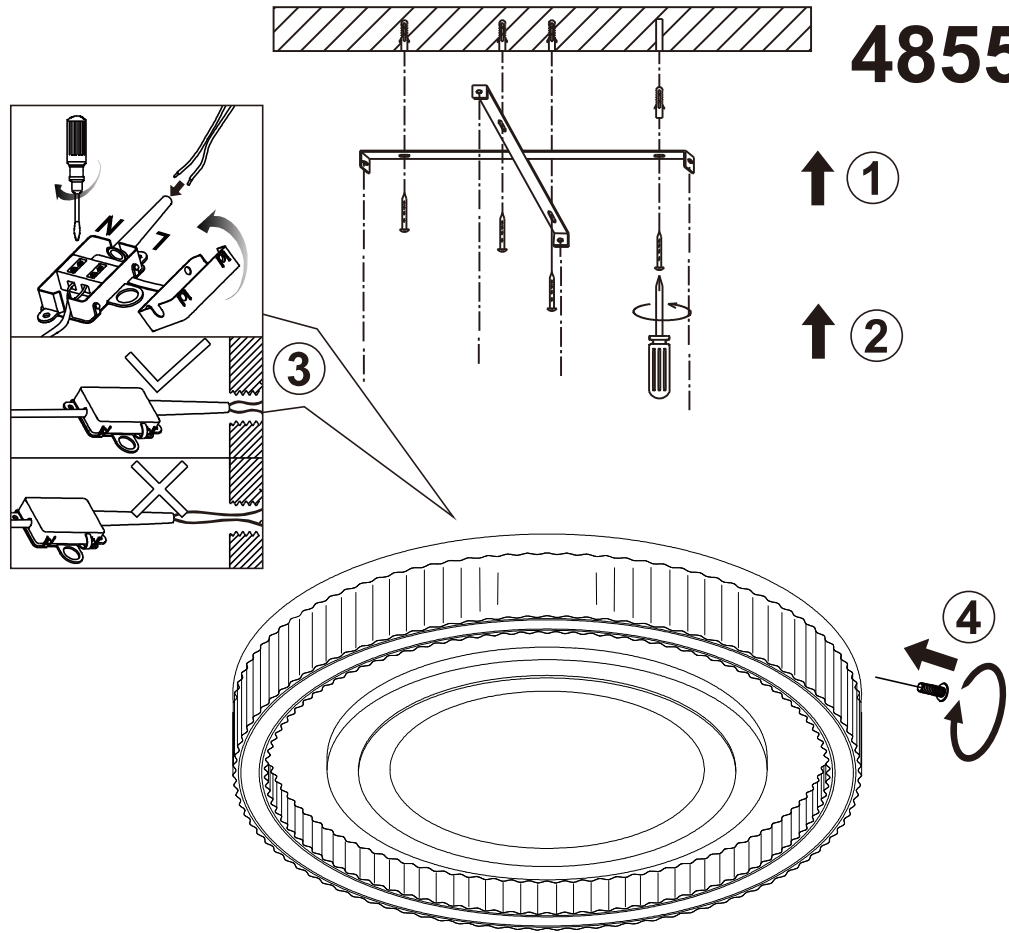

LED MAX 48W 35V 220-240V~ 50/60Hz	
Frequency Bandwidth	Maximal radiation transmitting power
2410-2475MHz	-0.7dBm

GLOBO
LIGHTING
www.globo-lighting.com

48557-48
48557-48W

B

GLOBO Handels GmbH
Gewerbestr. 3
A-9184 Sankt Peter Austria
www.globo-lighting.com
office@globo-lighting.com

Battery: 2 x AAA 1.5V

BATTERY DATA

2xAAA Super Heavy Duty Battery*incl.

*Manufacturer: Shenzhen GMCELL TECHNOLOGY CO.,LTD

Address: G Building,Hualian Panorama International Building,27 District,
Bao'an, Shenzhen,China

Model:R03P UM-4 1.5V

SAFETY INSTRUCTIONS