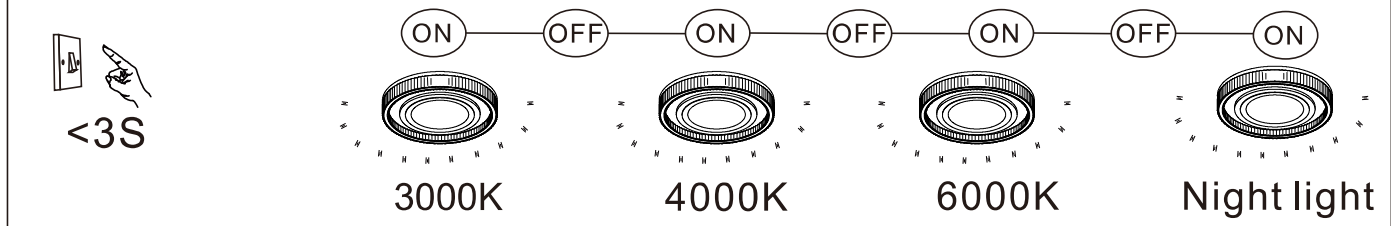

LED MAX 48W 35V 220-240V~ 50/60Hz	
Frequency Bandwidth	Maximal radiation transmitting power
2410-2475MHz	-0.7dBm

GLOBO
LIGHTING
www.globo-lighting.com

48557-48
48557-48W

B

GLOBO Handels GmbH
Gewerbestr. 3
A-9184 Sankt Peter Austria
www.globo-lighting.com
office@globo-lighting.com

Battery: 2 x AAA 1.5V

BATTERY DATA

2xAAA Super Heavy Duty Battery*incl.

*Manufacturer: Shenzhen GMCELL TECHNOLOGY CO.,LTD

Address: G Building,Hualian Panorama International Building,27 District,
Bao'an, Shenzhen,China

Model:R03P UM-4 1.5V

SAFETY INSTRUCTIONS