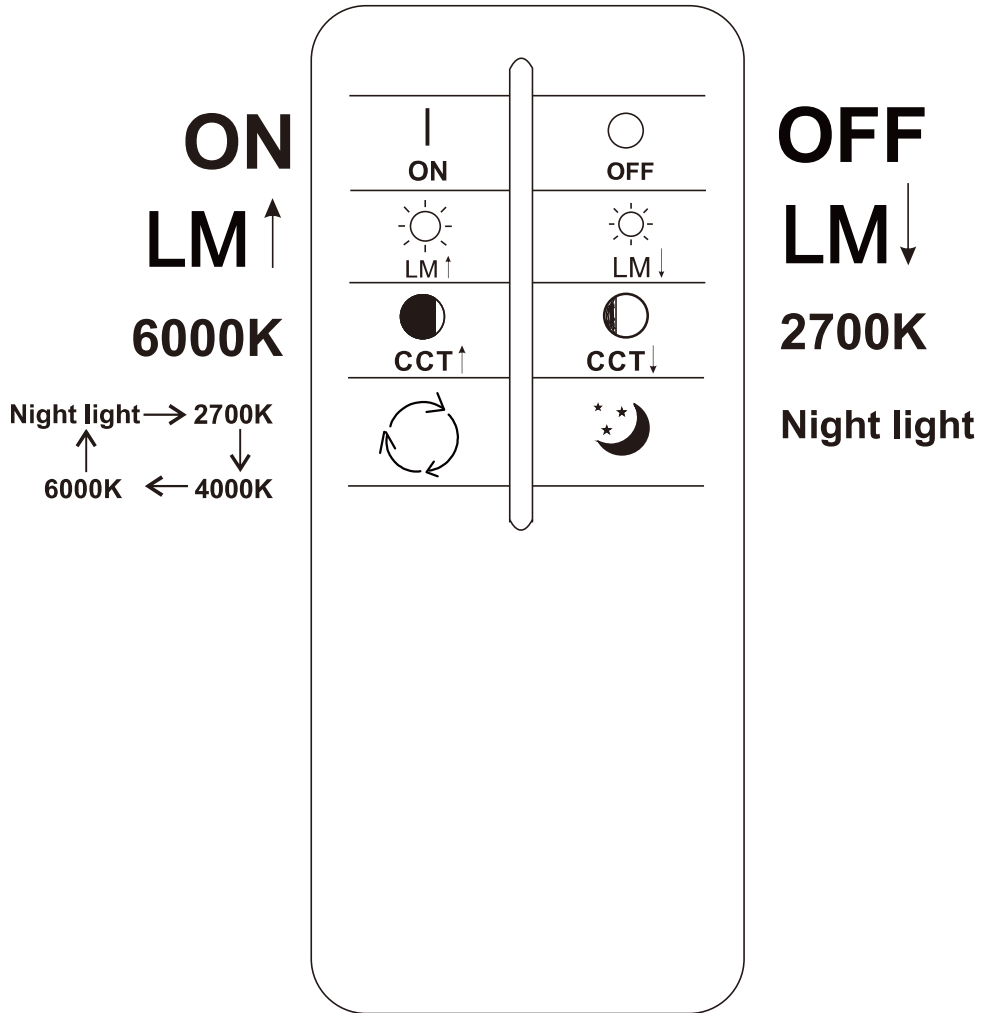

LED MAX 48W 35V 220-240V~ 50/60Hz	
Frequency Bandwidth	Maximal radiation transmitting power
2410-2475MHz	-0.7dBm

GLOBO
LIGHTING
www.globo-lighting.com

48557-48
48557-48W

B

GLOBO Handels GmbH
Gewerbestr. 3
A-9184 Sankt Peter Austria
www.globo-lighting.com
office@globo-lighting.com

Battery: 2 x AAA 1.5V

BATTERY DATA

2xAAA Super Heavy Duty Battery*incl.

*Manufacturer: Shenzhen GMCELL TECHNOLOGY CO.,LTD

Address: G Building,Hualian Panorama International Building,27 District,
Bao'an, Shenzhen,China

Model:R03P UM-4 1.5V

SAFETY INSTRUCTIONS