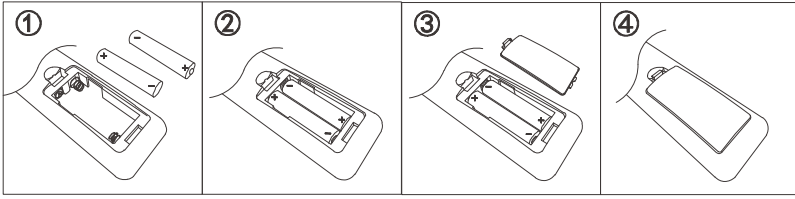

LED MAX 48W 35V 220-240V~ 50/60Hz	
Frequency Bandwidth	Maximal radiation transmitting power
2410-2475MHz	-0.7dBm

GLOBO
LIGHTING
www.globo-lighting.com

48557-48
48557-48W

B

GLOBO Handels GmbH
Gewerbestr. 3
A-9184 Sankt Peter Austria
www.globo-lighting.com
office@globo-lighting.com

Battery: 2 x AAA 1.5V

BATTERY DATA

2xAAA Super Heavy Duty Battery*incl.

*Manufacturer: Shenzhen GMCELL TECHNOLOGY CO.,LTD

Address: G Building,Hualian Panorama International Building,27 District,
Bao'an, Shenzhen,China

Model:R03P UM-4 1.5V

SAFETY INSTRUCTIONS