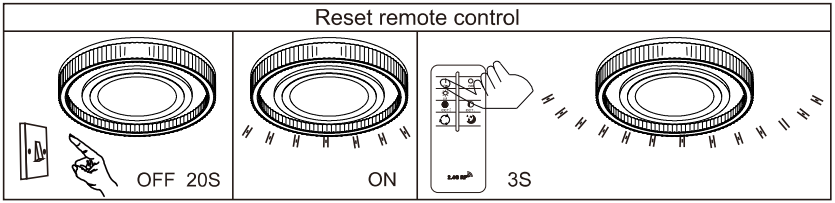

LED MAX 48W 35V 220-240V~ 50/60Hz	
Frequency Bandwidth	Maximal radiation transmitting power
2410-2475MHz	-0.7dBm

GLOBO
LIGHTING
www.globo-lighting.com

48557-48
48557-48W

B

GLOBO Handels GmbH
Gewerbestr. 3
A-9184 Sankt Peter Austria
www.globo-lighting.com
office@globo-lighting.com

Battery: 2 x AAA 1.5V

BATTERY DATA

2xAAA Super Heavy Duty Battery*incl.

*Manufacturer: Shenzhen GMCELL TECHNOLOGY CO.,LTD

Address: G Building,Hualian Panorama International Building,27 District,
Bao'an, Shenzhen,China

Model:R03P UM-4 1.5V

SAFETY INSTRUCTIONS