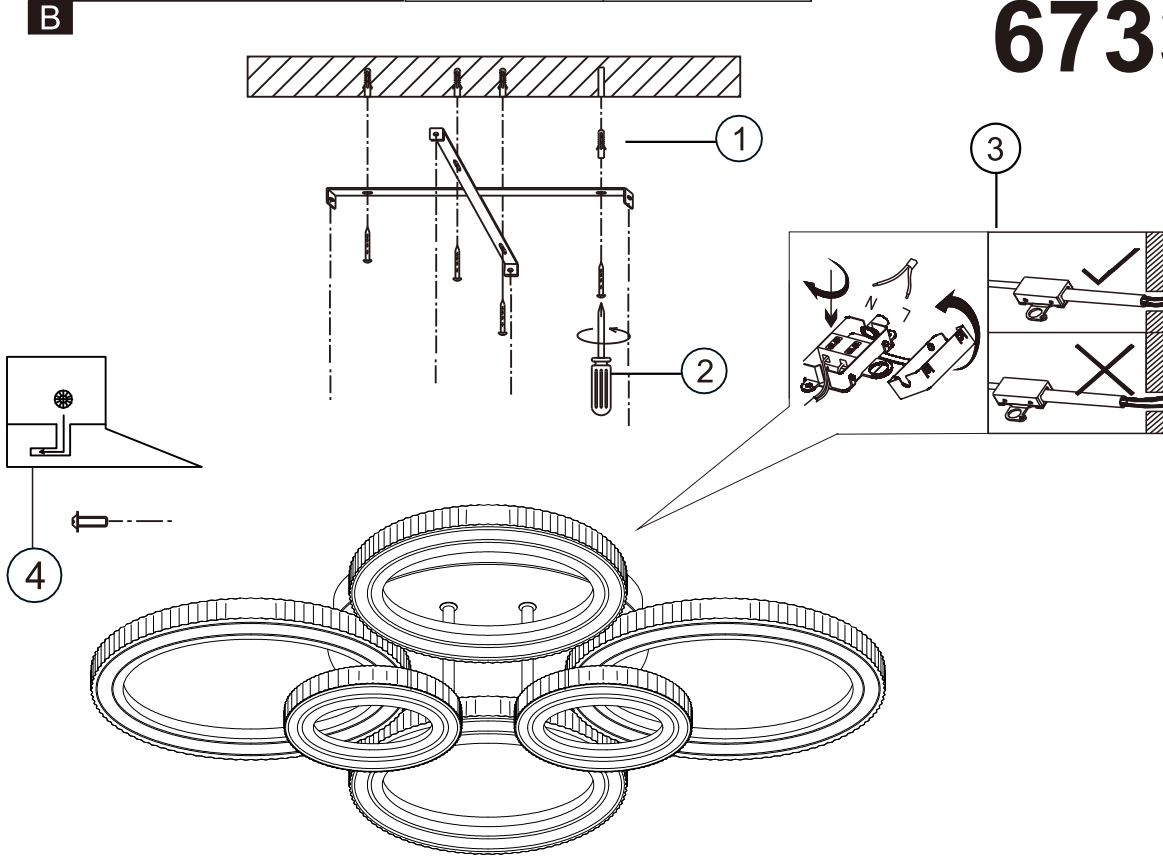

A

LED MAX 60 W 35V
220-240V~ 50/60Hz

Frequency Bandwidth	Maximal radiation transmitting power
2410-2475MHz	-0.7dBm

GLOBO

LIGHTING

67338A-60

- memory function
- 4000 K **3** LIGHT STEPS 6000 K 2700K
- 2700K-6000K
- night light
- dimmable
- colour fixing
- incl.
- many light steps
- many steps

GLOBO Handels GmbH
Gewerbstrasse 3
A-9184 Sankt Peter Austria
www.globo-lighting.com
office@globo-lighting.com

Battery: 2 x AAA 1.5V

BATTERY DATA

2xAAA Super Heavy Duty Battery*incl.

*Manufacturer: Shenzhen GMCELL TECHNOLOGY CO.,LTD

Address: G Building,Hualian Panorama International Building,27 District,
Bao'an, Shenzhen,China

Model:R03P UM-4 1.5V

SAFETY INSTRUCTIONS