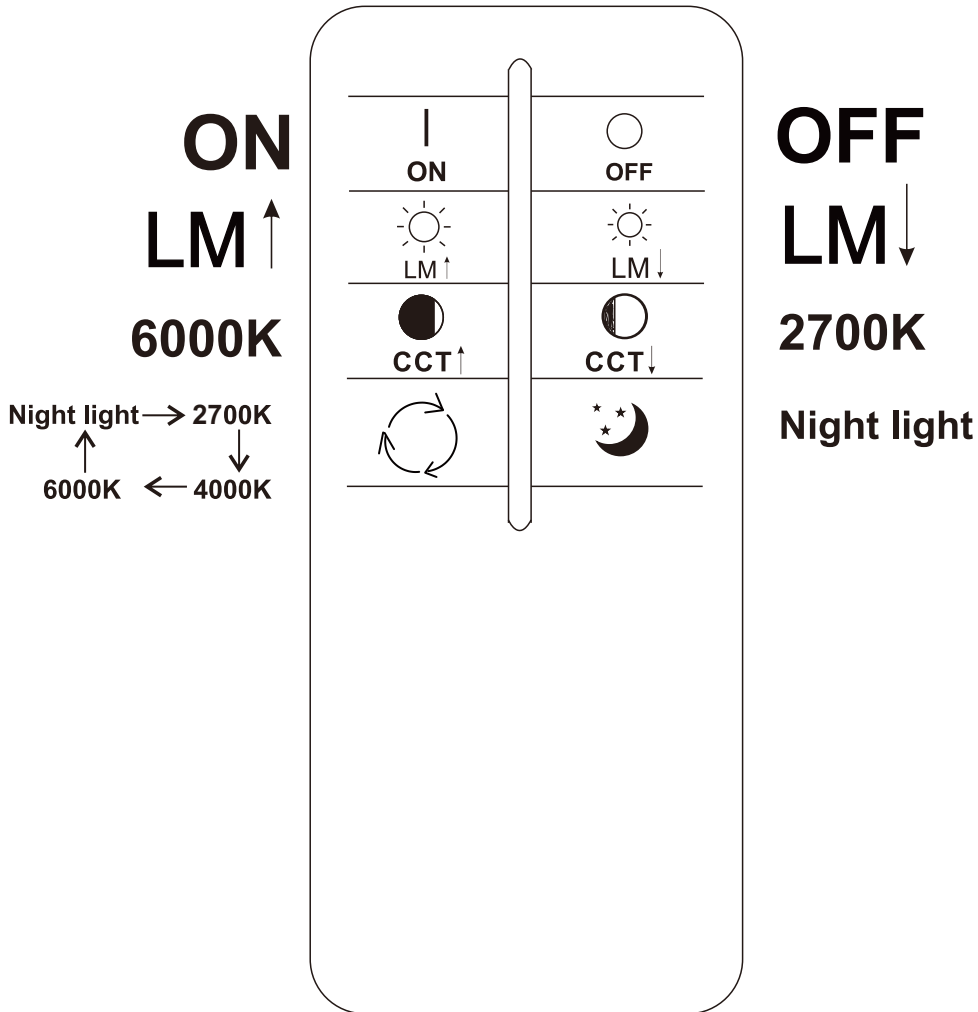

A

LED MAX 60 W 35V
220-240V~ 50/60Hz

Frequency Bandwidth	Maximal radiation transmitting power
2410-2475MHz	-0.7dBm

GLOBO

LIGHTING

67338A-60

- memory function
- 4000 K **3** LIGHT STEPS 6000 K 2700K
- 2700K-6000K
- night light
- dimmable
- colour fixing
- incl.
- many light steps
- many steps

GLOBO Handels GmbH
Gewerbstrasse 3
A-9184 Sankt Peter Austria
www.globo-lighting.com
office@globo-lighting.com

Battery: 2 x AAA 1.5V

BATTERY DATA

2xAAA Super Heavy Duty Battery*incl.

*Manufacturer: Shenzhen GMCELL TECHNOLOGY CO.,LTD