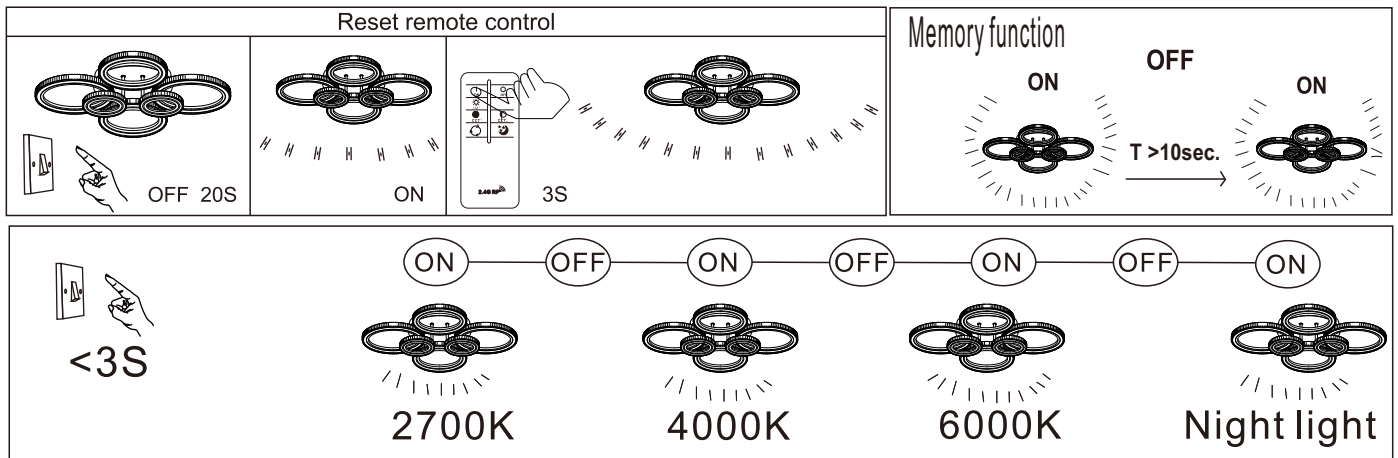

A

LED MAX 60 W 35V
220-240V~ 50/60Hz

Frequency Bandwidth	Maximal radiation transmitting power
2410-2475MHz	-0.7dBm

GLOBO

LIGHTING

67338A-60

- memory function
- 4000 K **3** LIGHT STEPS 6000 K 2700K
- 2700K-6000K
- night light
- dimmable
- colour fixing
- incl.
- many light steps
- many steps

GLOBO Handels GmbH
Gewerbstrasse 3
A-9184 Sankt Peter Austria
www.globo-lighting.com
office@globo-lighting.com

Battery: 2 x AAA 1.5V

BATTERY DATA

2xAAA Super Heavy Duty Battery*incl.

*Manufacturer: Shenzhen GMCELL TECHNOLOGY CO.,LTD

Address: G Building,Hualian Panorama International Building,27 District,
Bao'an, Shenzhen,China

Model:R03P UM-4 1.5V

SAFETY INSTRUCTIONS