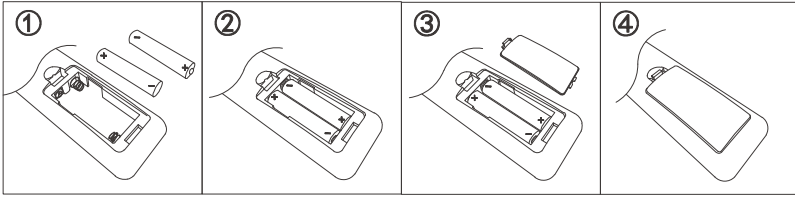

Battery: 2 x AAA 1.5V

BATTERY DATA

2xAAA Super Heavy Duty Battery*incl.

*Manufacturer: Shenzhen GMCELL TECHNOLOGY CO.,LTD

Address: G Building,Hualian Panorama International Building,27 District,
Bao'an, Shenzhen,China

Model:R03P UM-4 1.5V

SAFETY INSTRUCTIONS