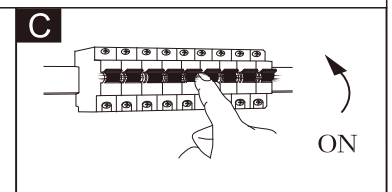

A

LED MAX 60 W 35V
220-240V~ 50/60Hz

Frequency Bandwidth	Maximal radiation transmitting power
2410-2475MHz	-0.7dBm

GLOBO

LIGHTING

67338A-60

- memory function
- 4000 K **3** LIGHT STEPS 6000 K 2700K
- 2700K-6000K
- night light
- dimmable
- colour fixing
- incl.
- many light steps
- many steps

GLOBO Handels GmbH
Gewerbstrasse 3
A-9184 Sankt Peter Austria
www.globo-lighting.com
office@globo-lighting.com