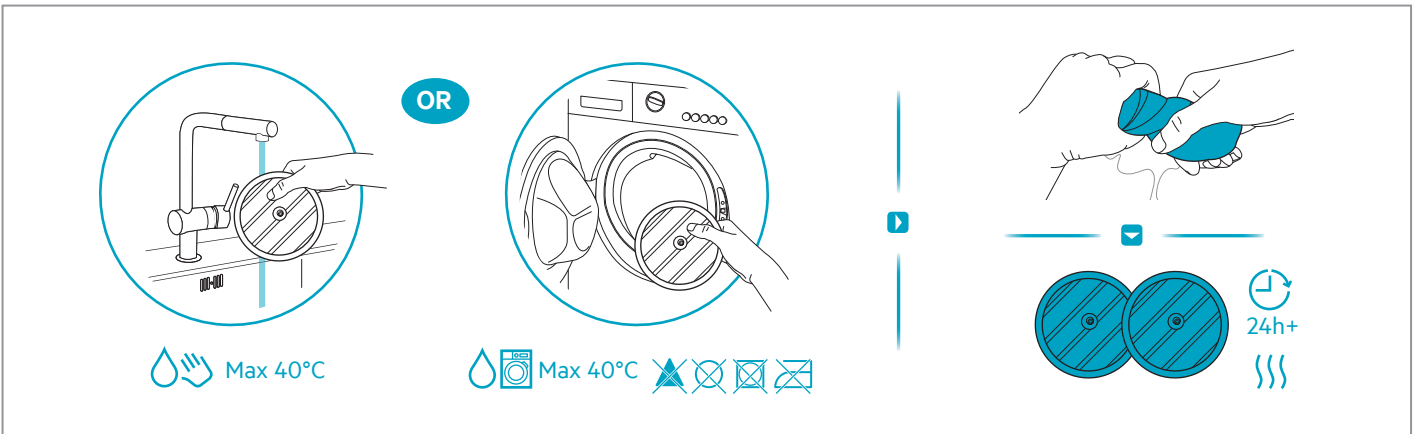

Carpet

Hard Floor

KSD-18W-265060HE

 www.shop.aeg.com

ESKW6	AKIT23	AKIT22	ZE186	ZE182	AZE156	ZE187
900 923 742	900 923 392	900 923 360	900 923 768	900 923 764	900 923 391	900 923 769
Yearly Performance Kit	Home and Car Kit	Duster Kit	Extra Battery 2.5Ah/54Wh	PetPro	PowerPro Hard Floor Nozzle	PowerPro Mop Nozzle