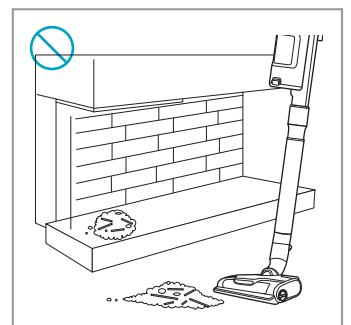

Carpet

Hard Floor

KSD-18W-265060HE

 www.shop.aeg.com

ESKW6	AKIT23	AKIT22	ZE186	ZE182	AZE156	ZE187
900 923 742	900 923 392	900 923 360	900 923 768	900 923 764	900 923 391	900 923 769
Yearly Performance Kit	Home and Car Kit	Duster Kit	Extra Battery 2.5Ah/54Wh	PetPro	PowerPro Hard Floor Nozzle	PowerPro Mop Nozzle