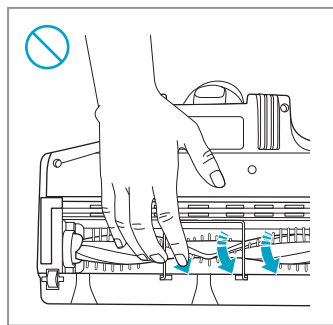

Carpet

Hard Floor

KSD-18W-265060HE

 www.shop.aeg.com

ESKW6	AKIT23	AKIT22	ZE186	ZE182	AZE156	ZE187
900 923 742	900 923 392	900 923 360	900 923 768	900 923 764	900 923 391	900 923 769
Yearly Performance Kit	Home and Car Kit	Duster Kit	Extra Battery 2.5Ah/54Wh	PetPro	PowerPro Hard Floor Nozzle	PowerPro Mop Nozzle