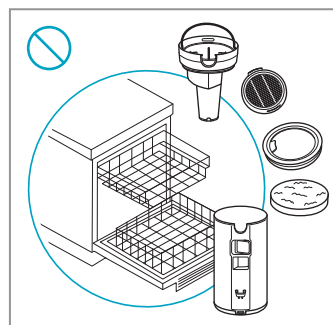

Carpet

Hard Floor

KSD-18W-265060HE

 www.shop.aeg.com

ESKW6	AKIT23	AKIT22	ZE186	ZE182	AZE156	ZE187
900 923 742	900 923 392	900 923 360	900 923 768	900 923 764	900 923 391	900 923 769
Yearly Performance Kit	Home and Car Kit	Duster Kit	Extra Battery 2.5Ah/54Wh	PetPro	PowerPro Hard Floor Nozzle	PowerPro Mop Nozzle