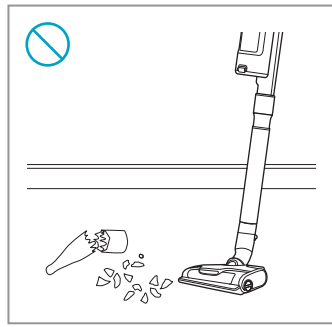

Carpet

Hard Floor

KSD-18W-265060HE

 www.shop.aeg.com

ESKW6	AKIT23	AKIT22	ZE186	ZE182	AZE156	ZE187
900 923 742	900 923 392	900 923 360	900 923 768	900 923 764	900 923 391	900 923 769
Yearly Performance Kit	Home and Car Kit	Duster Kit	Extra Battery 2.5Ah/54Wh	PetPro	PowerPro Hard Floor Nozzle	PowerPro Mop Nozzle