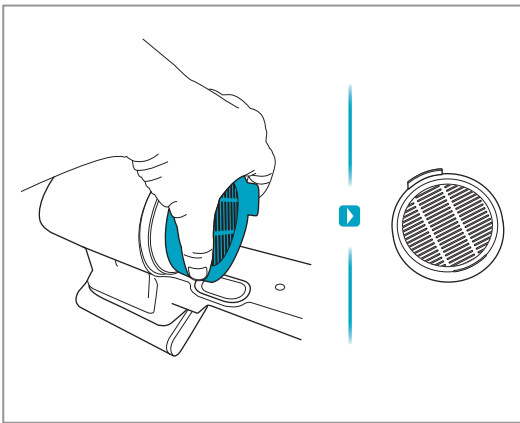

Carpet

Hard Floor

KSD-18W-265060HE

 www.shop.aeg.com

ESKW6	AKIT23	AKIT22	ZE186	ZE182	AZE156	ZE187
900 923 742	900 923 392	900 923 360	900 923 768	900 923 764	900 923 391	900 923 769
Yearly Performance Kit	Home and Car Kit	Duster Kit	Extra Battery 2.5Ah/54Wh	PetPro	PowerPro Hard Floor Nozzle	PowerPro Mop Nozzle