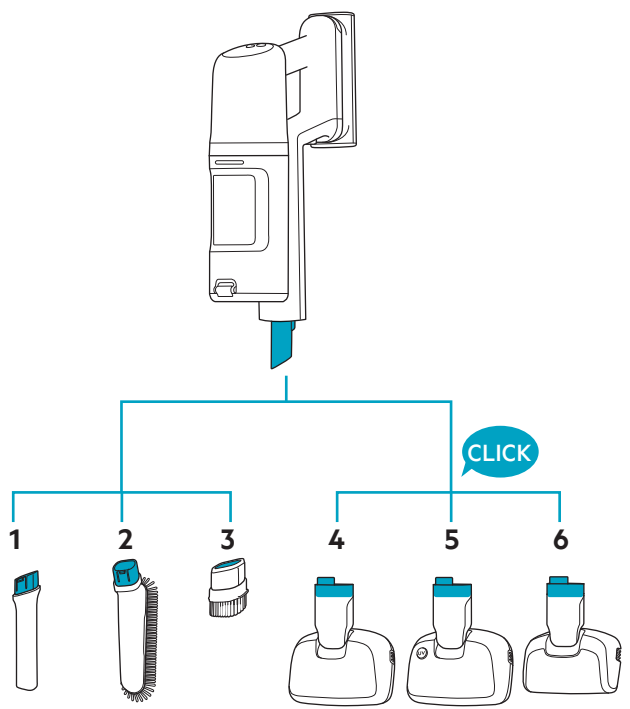

Carpet

Hard Floor

KSD-18W-265060HE

 www.shop.aeg.com

ESKW6	AKIT23	AKIT22	ZE186	ZE182	AZE156	ZE187
900 923 742	900 923 392	900 923 360	900 923 768	900 923 764	900 923 391	900 923 769
Yearly Performance Kit	Home and Car Kit	Duster Kit	Extra Battery 2.5Ah/54Wh	PetPro	PowerPro Hard Floor Nozzle	PowerPro Mop Nozzle