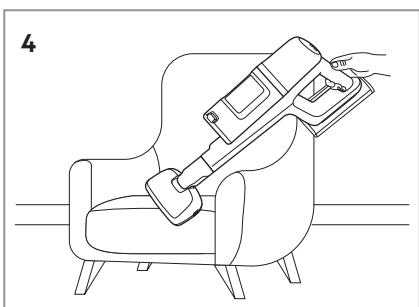

Carpet

Hard Floor

KSD-18W-265060HE

 www.shop.aeg.com

ESKW6	AKIT23	AKIT22	ZE186	ZE182	AZE156	ZE187
900 923 742	900 923 392	900 923 360	900 923 768	900 923 764	900 923 391	900 923 769
Yearly Performance Kit	Home and Car Kit	Duster Kit	Extra Battery 2.5Ah/54Wh	PetPro	PowerPro Hard Floor Nozzle	PowerPro Mop Nozzle