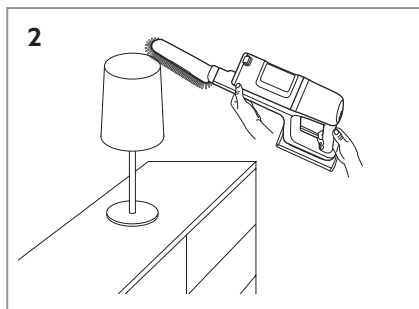

Carpet

Hard Floor

KSD-18W-265060HE

 www.shop.aeg.com

ESKW6	AKIT23	AKIT22	ZE186	ZE182	AZE156	ZE187
900 923 742	900 923 392	900 923 360	900 923 768	900 923 764	900 923 391	900 923 769
Yearly Performance Kit	Home and Car Kit	Duster Kit	Extra Battery 2.5Ah/54Wh	PetPro	PowerPro Hard Floor Nozzle	PowerPro Mop Nozzle