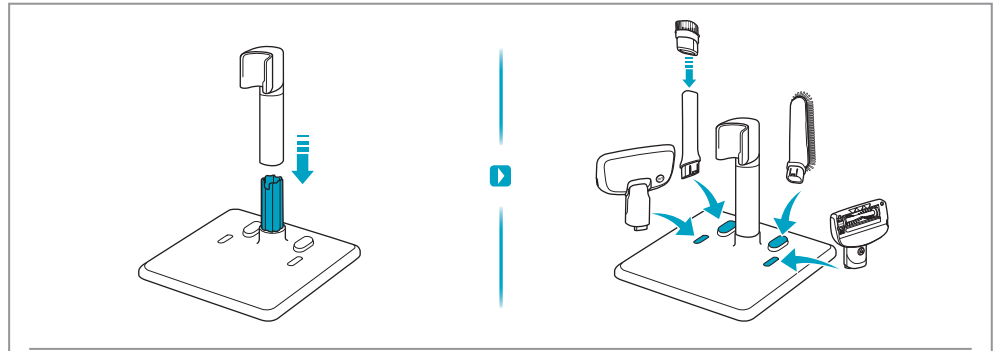

Carpet

Hard Floor

KSD-18W-265060HE

 www.shop.aeg.com

ESKW6	AKIT23	AKIT22	ZE186	ZE182	AZE156	ZE187
900 923 742	900 923 392	900 923 360	900 923 768	900 923 764	900 923 391	900 923 769
Yearly Performance Kit	Home and Car Kit	Duster Kit	Extra Battery 2.5Ah/54Wh	PetPro	PowerPro Hard Floor Nozzle	PowerPro Mop Nozzle