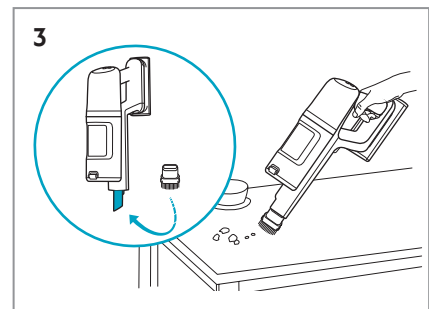

Carpet

Hard Floor

KSD-18W-265060HE

 www.shop.aeg.com

ESKW6	AKIT23	AKIT22	ZE186	ZE182	AZE156	ZE187
900 923 742	900 923 392	900 923 360	900 923 768	900 923 764	900 923 391	900 923 769
Yearly Performance Kit	Home and Car Kit	Duster Kit	Extra Battery 2.5Ah/54Wh	PetPro	PowerPro Hard Floor Nozzle	PowerPro Mop Nozzle