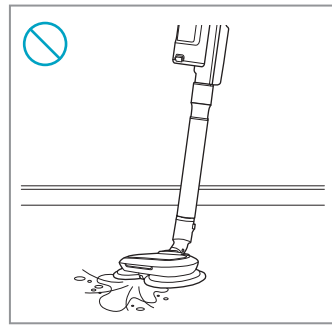

Carpet

Hard Floor

KSD-18W-265060HE

 www.shop.aeg.com

ESKW6	AKIT23	AKIT22	ZE186	ZE182	AZE156	ZE187
900 923 742	900 923 392	900 923 360	900 923 768	900 923 764	900 923 391	900 923 769
Yearly Performance Kit	Home and Car Kit	Duster Kit	Extra Battery 2.5Ah/54Wh	PetPro	PowerPro Hard Floor Nozzle	PowerPro Mop Nozzle