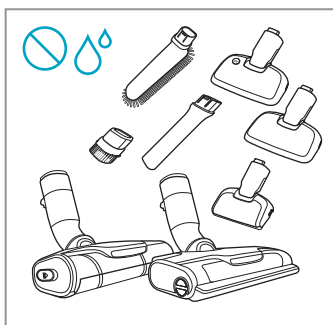

Carpet

Hard Floor

KSD-18W-265060HE

 www.shop.aeg.com

ESKW6	AKIT23	AKIT22	ZE186	ZE182	AZE156	ZE187
900 923 742	900 923 392	900 923 360	900 923 768	900 923 764	900 923 391	900 923 769
Yearly Performance Kit	Home and Car Kit	Duster Kit	Extra Battery 2.5Ah/54Wh	PetPro	PowerPro Hard Floor Nozzle	PowerPro Mop Nozzle