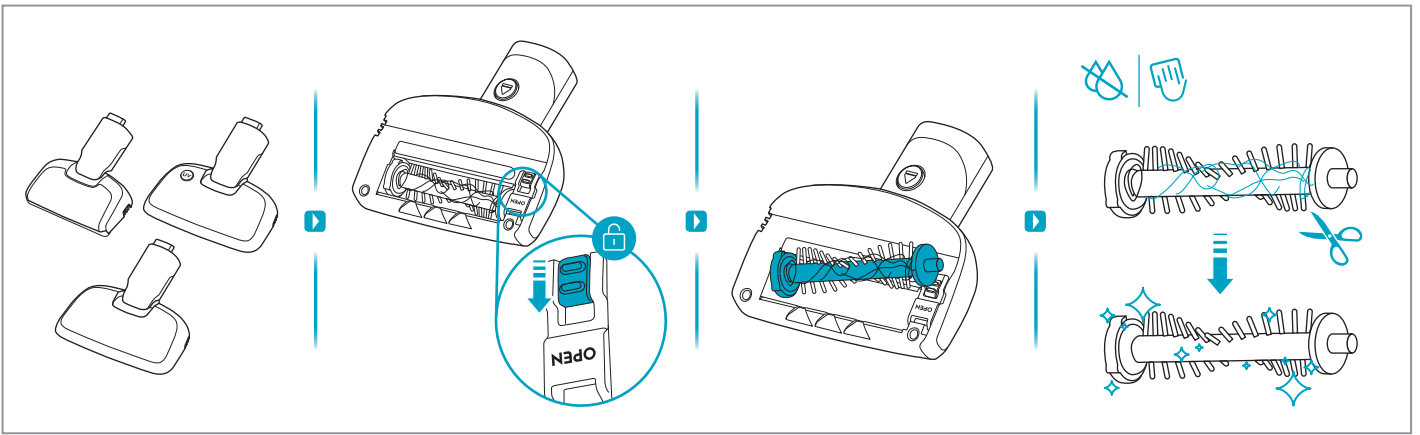

Carpet

Hard Floor

KSD-18W-265060HE

 www.shop.aeg.com

ESKW6	AKIT23	AKIT22	ZE186	ZE182	AZE156	ZE187
900 923 742	900 923 392	900 923 360	900 923 768	900 923 764	900 923 391	900 923 769
Yearly Performance Kit	Home and Car Kit	Duster Kit	Extra Battery 2.5Ah/54Wh	PetPro	PowerPro Hard Floor Nozzle	PowerPro Mop Nozzle