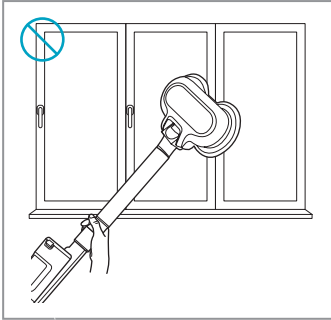

Carpet

Hard Floor

KSD-18W-265060HE

 www.shop.aeg.com

ESKW6	AKIT23	AKIT22	ZE186	ZE182	AZE156	ZE187
900 923 742	900 923 392	900 923 360	900 923 768	900 923 764	900 923 391	900 923 769
Yearly Performance Kit	Home and Car Kit	Duster Kit	Extra Battery 2.5Ah/54Wh	PetPro	PowerPro Hard Floor Nozzle	PowerPro Mop Nozzle