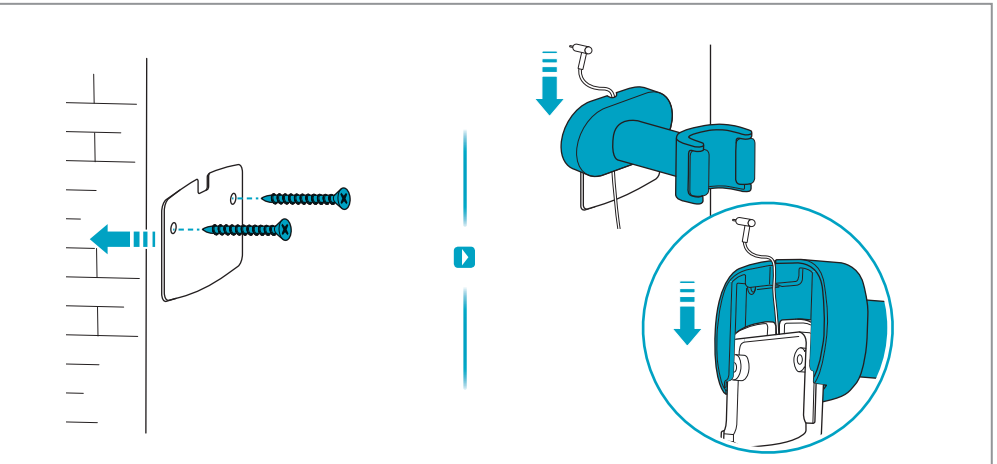

Carpet

Hard Floor

KSD-18W-265060HE

 www.shop.aeg.com

ESKW6	AKIT23	AKIT22	ZE186	ZE182	AZE156	ZE187
900 923 742	900 923 392	900 923 360	900 923 768	900 923 764	900 923 391	900 923 769
Yearly Performance Kit	Home and Car Kit	Duster Kit	Extra Battery 2.5Ah/54Wh	PetPro	PowerPro Hard Floor Nozzle	PowerPro Mop Nozzle