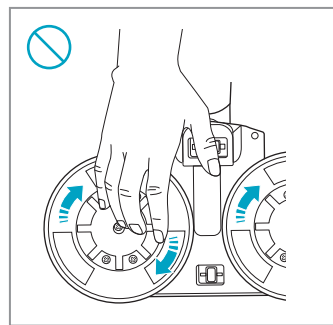

Carpet

Hard Floor

KSD-18W-265060HE

 www.shop.aeg.com

ESKW6	AKIT23	AKIT22	ZE186	ZE182	AZE156	ZE187
900 923 742	900 923 392	900 923 360	900 923 768	900 923 764	900 923 391	900 923 769
Yearly Performance Kit	Home and Car Kit	Duster Kit	Extra Battery 2.5Ah/54Wh	PetPro	PowerPro Hard Floor Nozzle	PowerPro Mop Nozzle