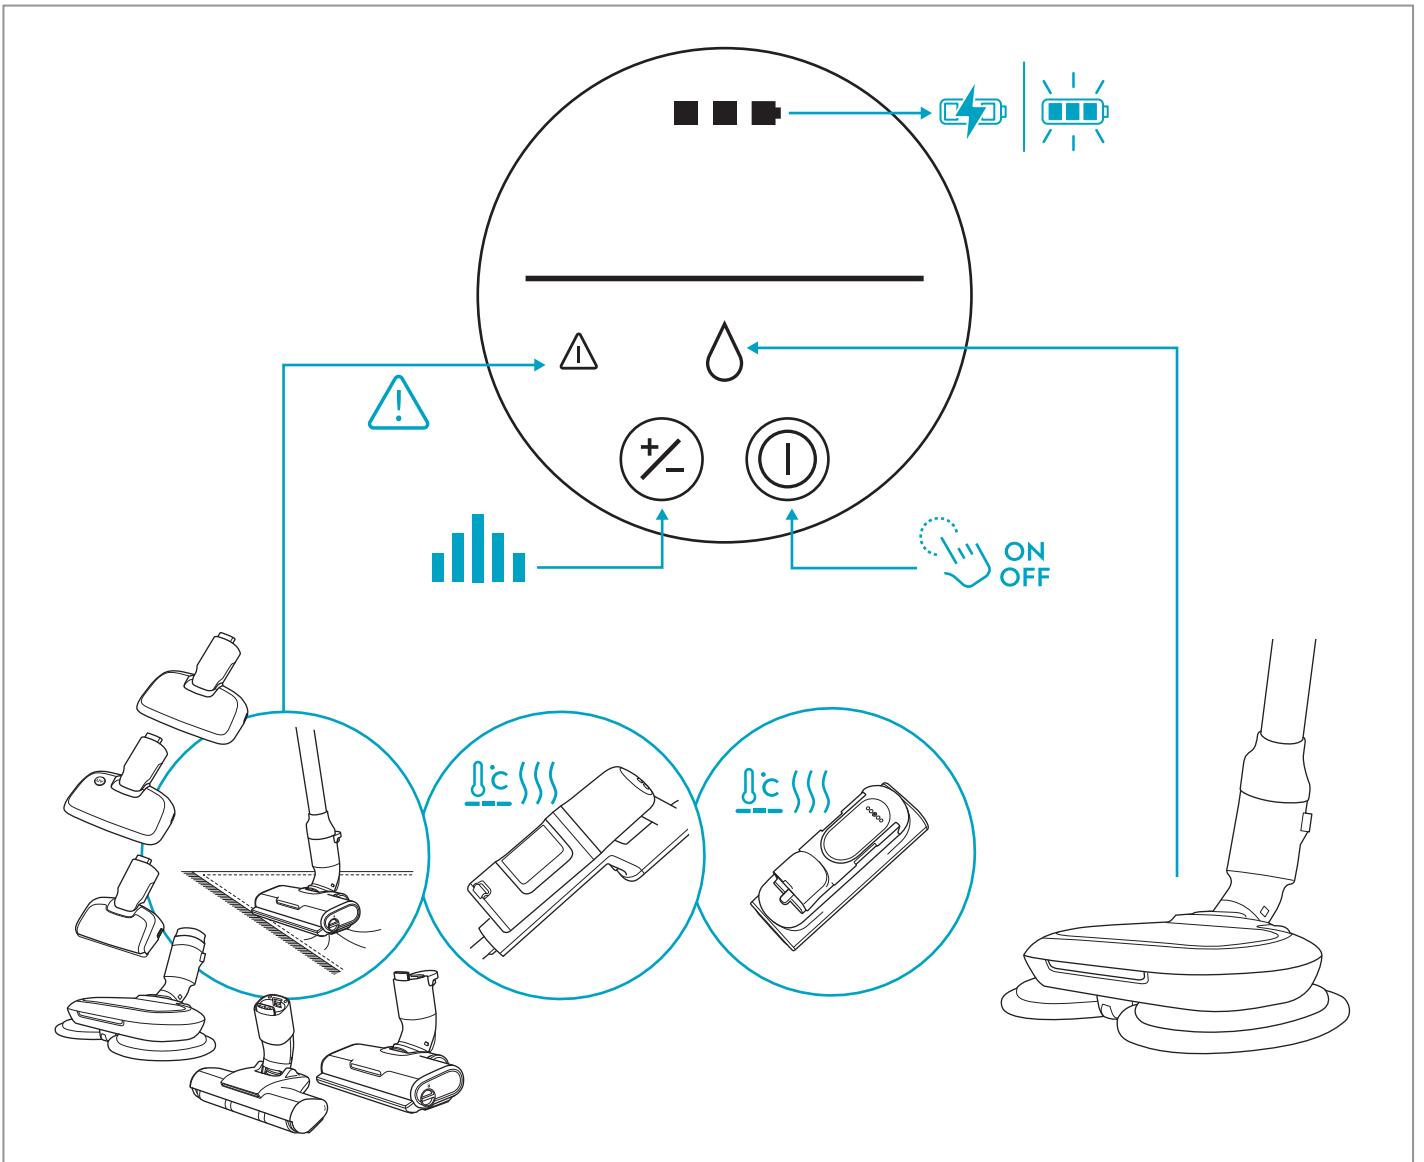

Carpet

Hard Floor

KSD-18W-265060HE

 www.shop.aeg.com

ESKW6	AKIT23	AKIT22	ZE186	ZE182	AZE156	ZE187
900 923 742	900 923 392	900 923 360	900 923 768	900 923 764	900 923 391	900 923 769
Yearly Performance Kit	Home and Car Kit	Duster Kit	Extra Battery 2.5Ah/54Wh	PetPro	PowerPro Hard Floor Nozzle	PowerPro Mop Nozzle