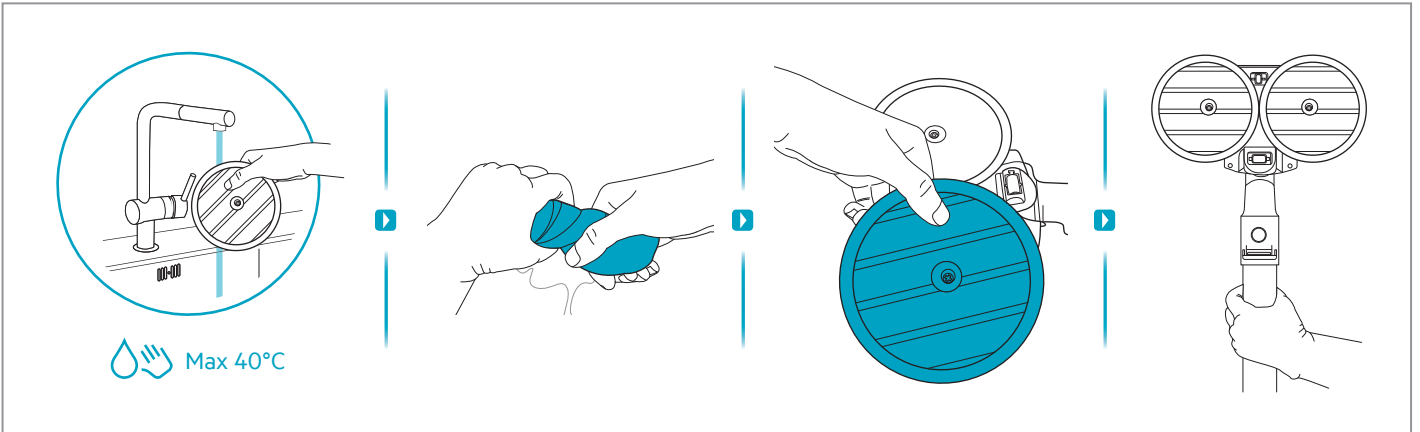

Carpet

Hard Floor

KSD-18W-265060HE

 www.shop.aeg.com

ESKW6	AKIT23	AKIT22	ZE186	ZE182	AZE156	ZE187
900 923 742	900 923 392	900 923 360	900 923 768	900 923 764	900 923 391	900 923 769
Yearly Performance Kit	Home and Car Kit	Duster Kit	Extra Battery 2.5Ah/54Wh	PetPro	PowerPro Hard Floor Nozzle	PowerPro Mop Nozzle