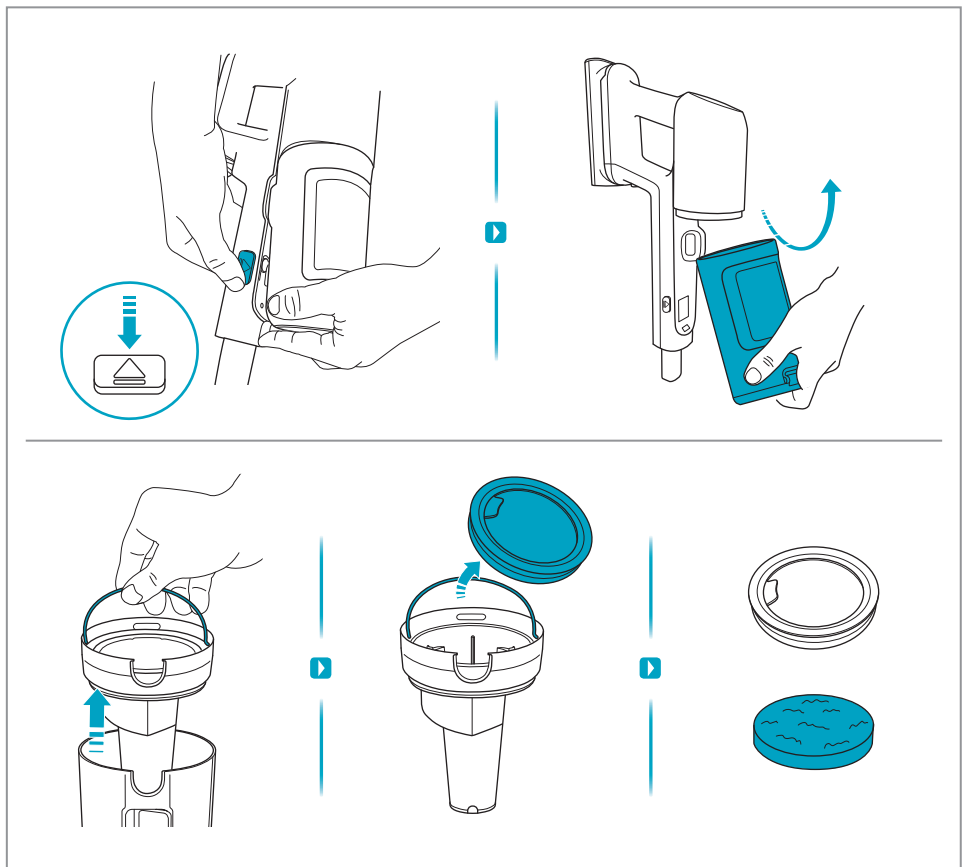

Carpet

Hard Floor

KSD-18W-265060HE

 www.shop.aeg.com

ESKW6	AKIT23	AKIT22	ZE186	ZE182	AZE156	ZE187
900 923 742	900 923 392	900 923 360	900 923 768	900 923 764	900 923 391	900 923 769
Yearly Performance Kit	Home and Car Kit	Duster Kit	Extra Battery 2.5Ah/54Wh	PetPro	PowerPro Hard Floor Nozzle	PowerPro Mop Nozzle