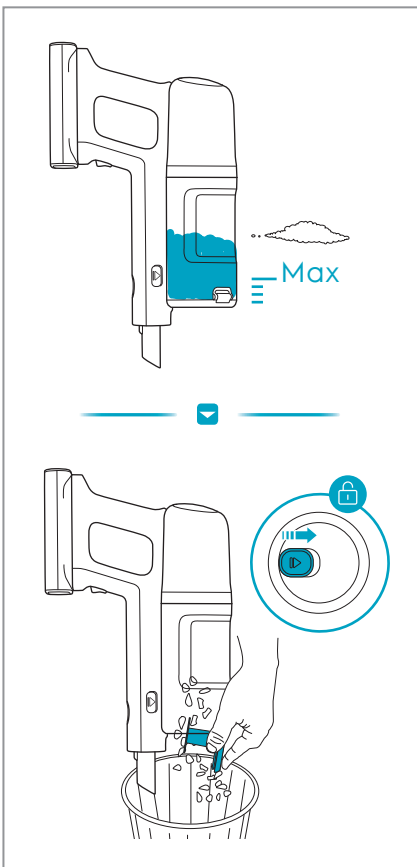

Carpet

Hard Floor

KSD-18W-265060HE

 www.shop.aeg.com

ESKW6	AKIT23	AKIT22	ZE186	ZE182	AZE156	ZE187
900 923 742	900 923 392	900 923 360	900 923 768	900 923 764	900 923 391	900 923 769
Yearly Performance Kit	Home and Car Kit	Duster Kit	Extra Battery 2.5Ah/54Wh	PetPro	PowerPro Hard Floor Nozzle	PowerPro Mop Nozzle