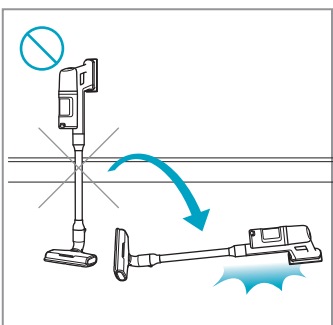

Carpet

Hard Floor

KSD-18W-265060HE

 www.shop.aeg.com

ESKW6	AKIT23	AKIT22	ZE186	ZE182	AZE156	ZE187
900 923 742	900 923 392	900 923 360	900 923 768	900 923 764	900 923 391	900 923 769
Yearly Performance Kit	Home and Car Kit	Duster Kit	Extra Battery 2.5Ah/54Wh	PetPro	PowerPro Hard Floor Nozzle	PowerPro Mop Nozzle