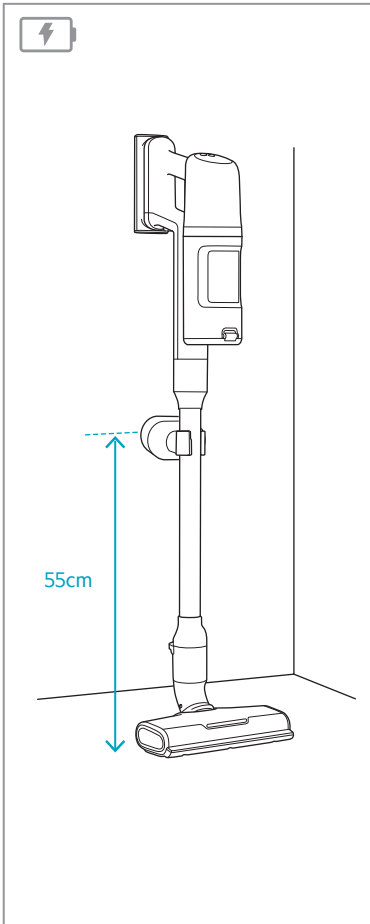

Carpet

Hard Floor

KSD-18W-265060HE

 www.shop.aeg.com

ESKW6	AKIT23	AKIT22	ZE186	ZE182	AZE156	ZE187
900 923 742	900 923 392	900 923 360	900 923 768	900 923 764	900 923 391	900 923 769
Yearly Performance Kit	Home and Car Kit	Duster Kit	Extra Battery 2.5Ah/54Wh	PetPro	PowerPro Hard Floor Nozzle	PowerPro Mop Nozzle