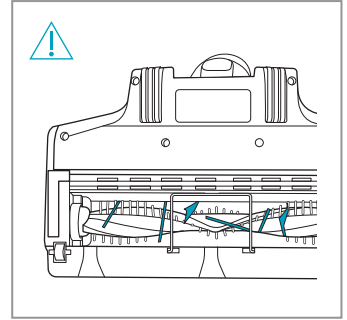

Carpet

Hard Floor

KSD-18W-265060HE

 www.shop.aeg.com

ESKW6	AKIT23	AKIT22	ZE186	ZE182	AZE156	ZE187
900 923 742	900 923 392	900 923 360	900 923 768	900 923 764	900 923 391	900 923 769
Yearly Performance Kit	Home and Car Kit	Duster Kit	Extra Battery 2.5Ah/54Wh	PetPro	PowerPro Hard Floor Nozzle	PowerPro Mop Nozzle