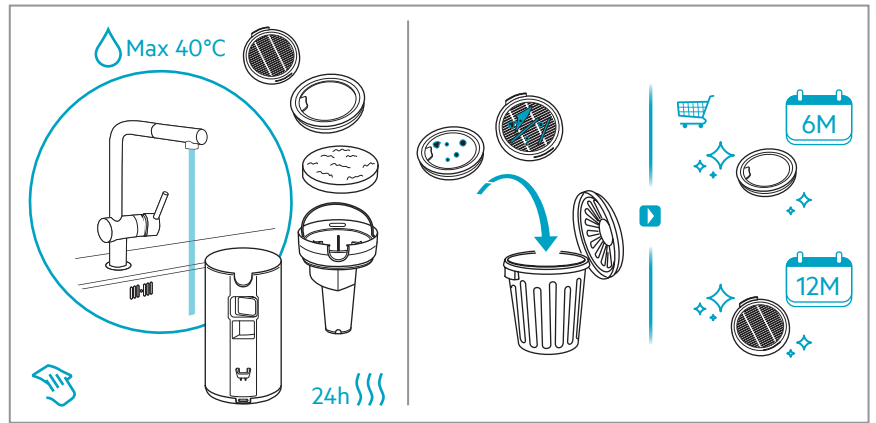

Carpet

Hard Floor

KSD-18W-265060HE

 www.shop.aeg.com

ESKW6	AKIT23	AKIT22	ZE186	ZE182	AZE156	ZE187
900 923 742	900 923 392	900 923 360	900 923 768	900 923 764	900 923 391	900 923 769
Yearly Performance Kit	Home and Car Kit	Duster Kit	Extra Battery 2.5Ah/54Wh	PetPro	PowerPro Hard Floor Nozzle	PowerPro Mop Nozzle