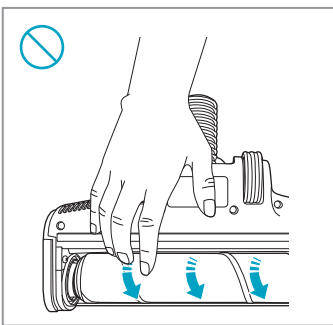

Carpet

Hard Floor

KSD-18W-265060HE

 www.shop.aeg.com

ESKW6	AKIT23	AKIT22	ZE186	ZE182	AZE156	ZE187
900 923 742	900 923 392	900 923 360	900 923 768	900 923 764	900 923 391	900 923 769
Yearly Performance Kit	Home and Car Kit	Duster Kit	Extra Battery 2.5Ah/54Wh	PetPro	PowerPro Hard Floor Nozzle	PowerPro Mop Nozzle