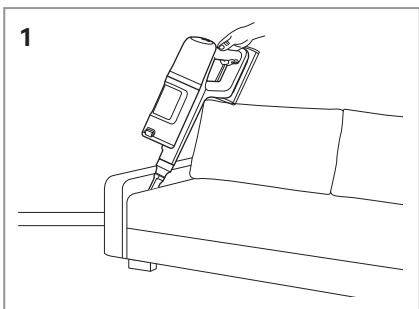

Carpet

Hard Floor

KSD-18W-265060HE

 www.shop.aeg.com

ESKW6	AKIT23	AKIT22	ZE186	ZE182	AZE156	ZE187
900 923 742	900 923 392	900 923 360	900 923 768	900 923 764	900 923 391	900 923 769
Yearly Performance Kit	Home and Car Kit	Duster Kit	Extra Battery 2.5Ah/54Wh	PetPro	PowerPro Hard Floor Nozzle	PowerPro Mop Nozzle