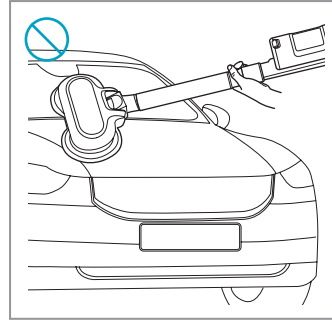

Carpet

Hard Floor

KSD-18W-265060HE

 www.shop.aeg.com

ESKW6	AKIT23	AKIT22	ZE186	ZE182	AZE156	ZE187
900 923 742	900 923 392	900 923 360	900 923 768	900 923 764	900 923 391	900 923 769
Yearly Performance Kit	Home and Car Kit	Duster Kit	Extra Battery 2.5Ah/54Wh	PetPro	PowerPro Hard Floor Nozzle	PowerPro Mop Nozzle