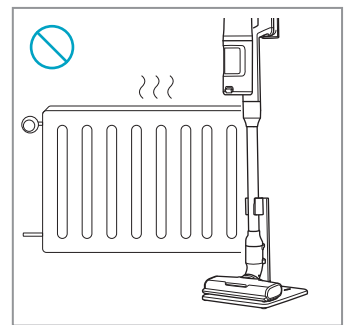

Carpet

Hard Floor

KSD-18W-265060HE

 www.shop.aeg.com

ESKW6	AKIT23	AKIT22	ZE186	ZE182	AZE156	ZE187
900 923 742	900 923 392	900 923 360	900 923 768	900 923 764	900 923 391	900 923 769
Yearly Performance Kit	Home and Car Kit	Duster Kit	Extra Battery 2.5Ah/54Wh	PetPro	PowerPro Hard Floor Nozzle	PowerPro Mop Nozzle