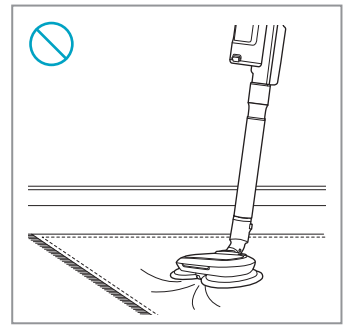

Carpet

Hard Floor

KSD-18W-265060HE

 www.shop.aeg.com

ESKW6	AKIT23	AKIT22	ZE186	ZE182	AZE156	ZE187
900 923 742	900 923 392	900 923 360	900 923 768	900 923 764	900 923 391	900 923 769
Yearly Performance Kit	Home and Car Kit	Duster Kit	Extra Battery 2.5Ah/54Wh	PetPro	PowerPro Hard Floor Nozzle	PowerPro Mop Nozzle