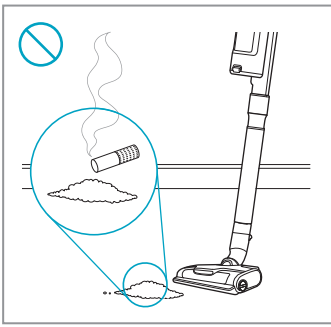

Carpet

Hard Floor

KSD-18W-265060HE

 www.shop.aeg.com

ESKW6	AKIT23	AKIT22	ZE186	ZE182	AZE156	ZE187
900 923 742	900 923 392	900 923 360	900 923 768	900 923 764	900 923 391	900 923 769
Yearly Performance Kit	Home and Car Kit	Duster Kit	Extra Battery 2.5Ah/54Wh	PetPro	PowerPro Hard Floor Nozzle	PowerPro Mop Nozzle