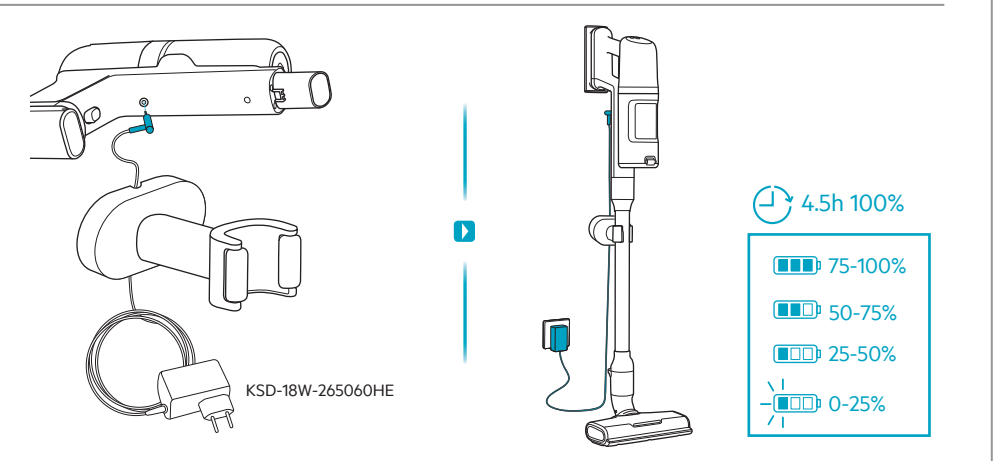

Carpet

Hard Floor

KSD-18W-265060HE

 www.shop.aeg.com

ESKW6	AKIT23	AKIT22	ZE186	ZE182	AZE156	ZE187
900 923 742	900 923 392	900 923 360	900 923 768	900 923 764	900 923 391	900 923 769
Yearly Performance Kit	Home and Car Kit	Duster Kit	Extra Battery 2.5Ah/54Wh	PetPro	PowerPro Hard Floor Nozzle	PowerPro Mop Nozzle