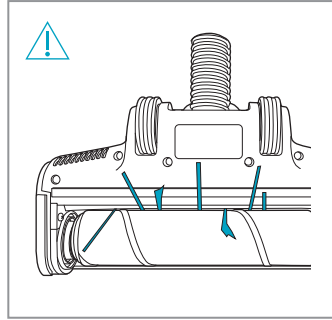

Carpet

Hard Floor

KSD-18W-265060HE

 www.shop.aeg.com

ESKW6	AKIT23	AKIT22	ZE186	ZE182	AZE156	ZE187
900 923 742	900 923 392	900 923 360	900 923 768	900 923 764	900 923 391	900 923 769
Yearly Performance Kit	Home and Car Kit	Duster Kit	Extra Battery 2.5Ah/54Wh	PetPro	PowerPro Hard Floor Nozzle	PowerPro Mop Nozzle