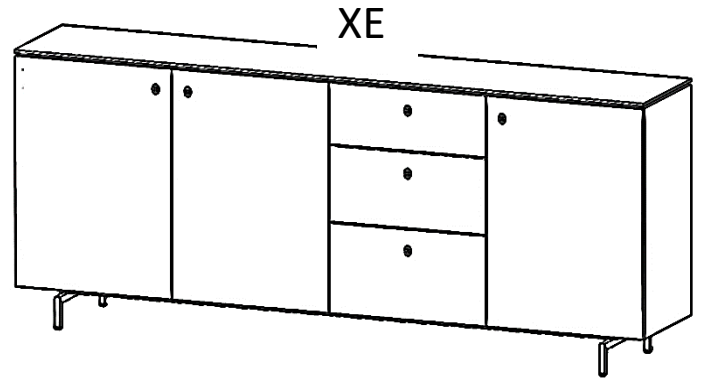

MAXFURN

LAMULUX

Productinformatie
Produktinformation
Information produit
Product info

STONE - push to open

SCOT - handle

2 X

2 X

Screw 4 x 45mm

For XE
10 x Screw 4x45mm

6.

7. 2 x

8.

Adjustment for
Push