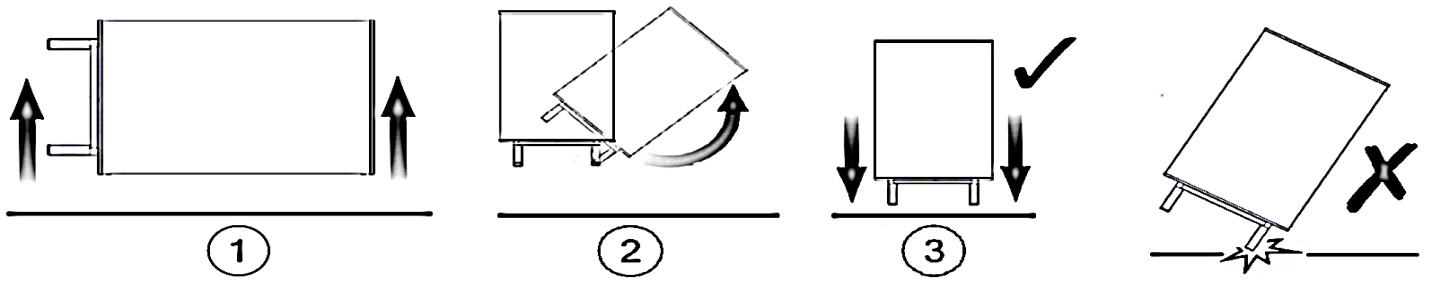

MAXFURN

LAMULUX

Productinformatie
Produktinformation
Information produit
Product info

STONE - push to open

SCOT - handle

2 X

2 X

Screw 4 x 45mm

For XE
10 x Screw 4x45mm

6.

7. 2 x

8.

Adjustment for
Push