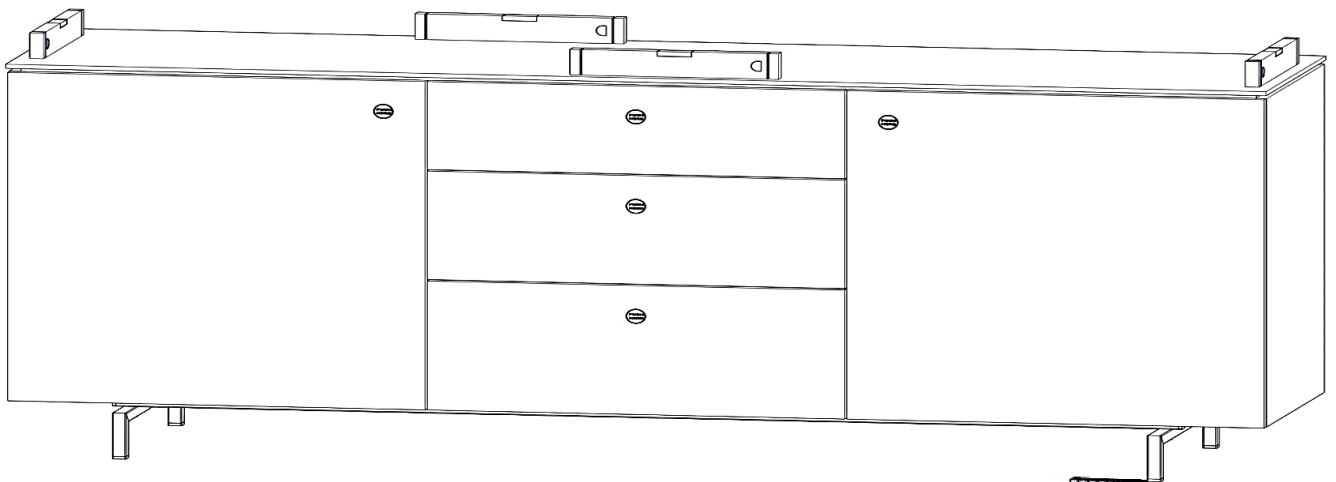

MAXFURN

LAMULUX

Productinformatie
Produktinformation
Information produit
Product info

STONE - push to open

SCOT - handle

2 X

2 X

Screw 4 x 45mm

For XE
10 x Screw 4x45mm

6.

7. 2 x

8.

Adjustment for
Push