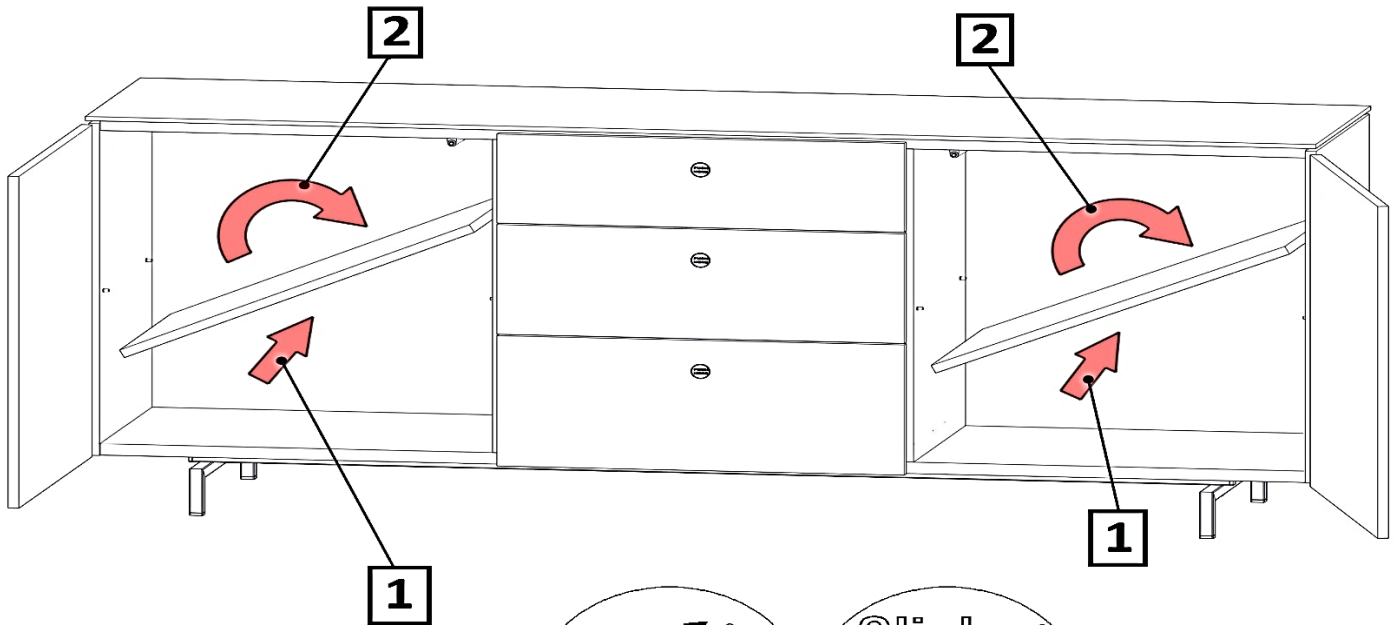

For XE
10 x Screw 4x45mm

6.

7. 2 x

8.

Adjustment for
Push