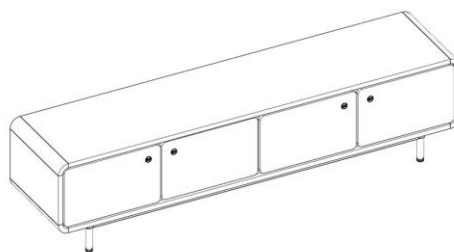

# IDAHO

AB

LL

DU

2 pcs.

M6x20 black - 8 pcs.

4x45

AB / LL- 12pcs.

DU - 8pcs.

Iron leg-2 pcs.

Iron profile - 2 pcs.

**1.**

Iron profile - 2 pcs. / Iron leg - 2 pcs. / M6x20 - 8 pcs.

2.

3.

4.