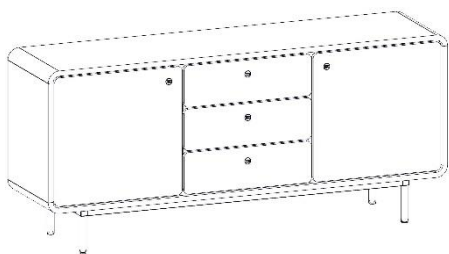

# IDAHO

AB

LL

DU

2 pcs.

M6x20 black - 8 pcs.

4x45

AB / LL- 12pcs.

DU - 8pcs.

Iron leg-2 pcs.

Iron profile - 2 pcs.

**1.**

Iron profile - 2 pcs. / Iron leg - 2 pcs. / M6x20 - 8 pcs.

2.

3.

4.